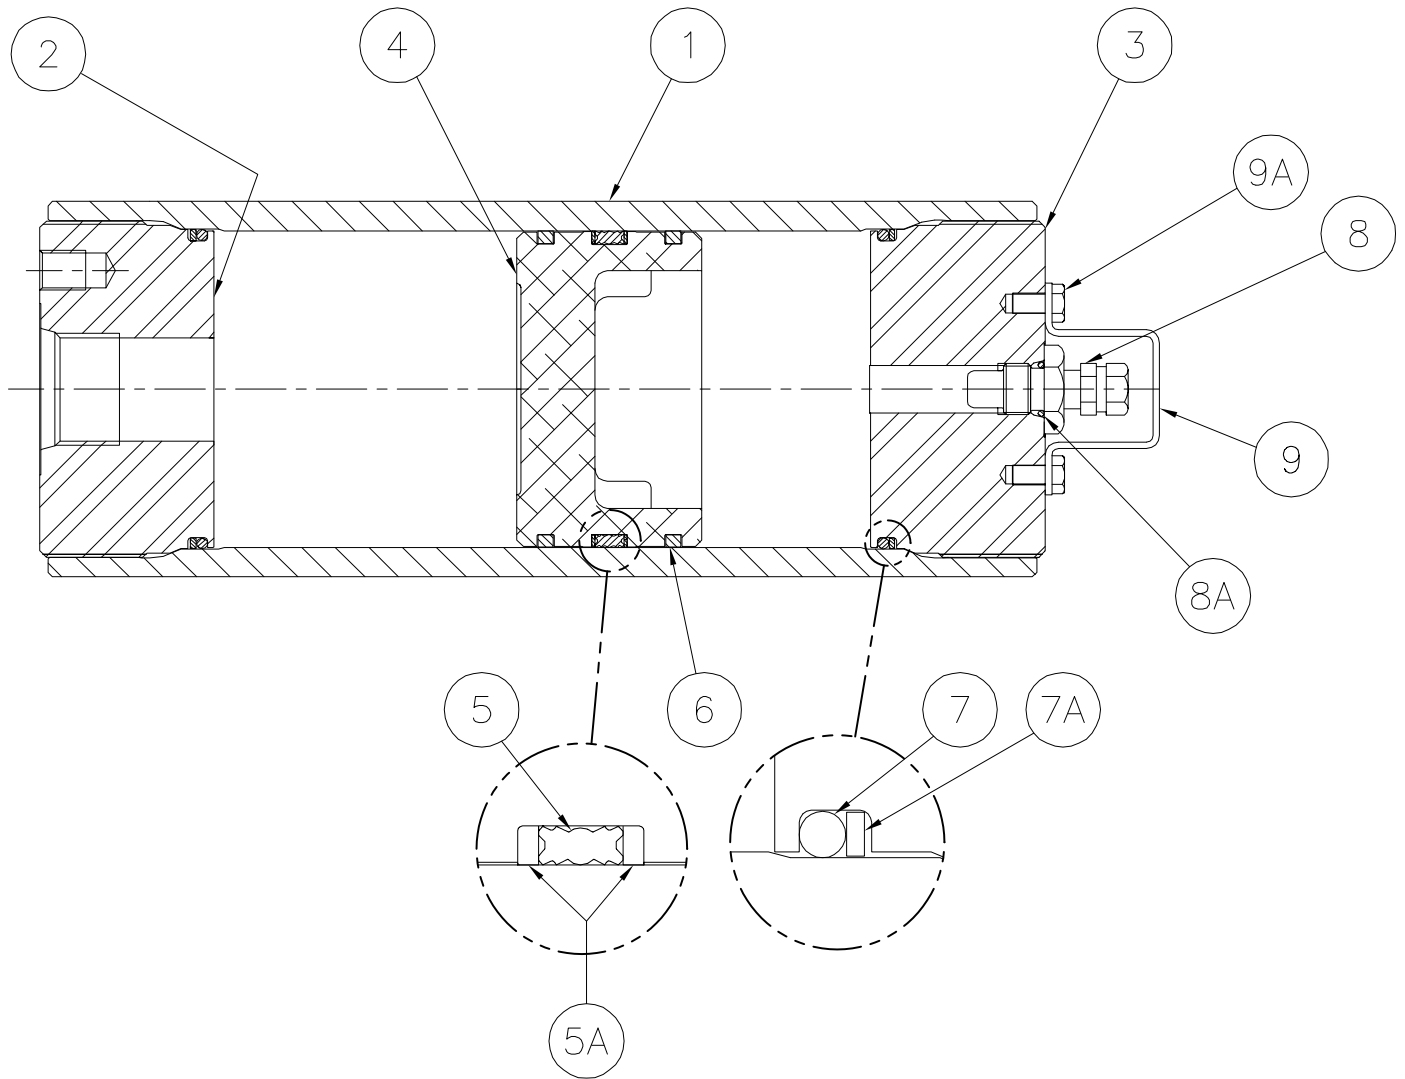

Accumulator, 975 PSI

Item	Part No.	Qty	Description	Item	Part No.	Qty	Description
<b>250658 Accumulator, 975 PSI</b>							
1	NSS	1	. Body	7	*a NSS	1	. O-Ring
2	NSS	1	. Hydraulic Cap	7A	*a NSS	1	. Backup Ring
3	NSS	1	. Gas Cap	8	R11806	1	. Gas Valve
4	*b NSS	1	. Piston	8A	*a NSS	1	. O-Ring
5	*a NSS	1	. V-O-Ring Piston Seal	9	NSS	1	. Guard
5A	*a NSS	2	. Backup Ring	9A	NSS	2	. Screw
6	*a NSS	2	. Glide Ring				

\*a Included in Seal Kit 255345  
 \*b Use Piston Loading Sleeve 593472 for assembly into bore  
 NSS Not Sold Separately