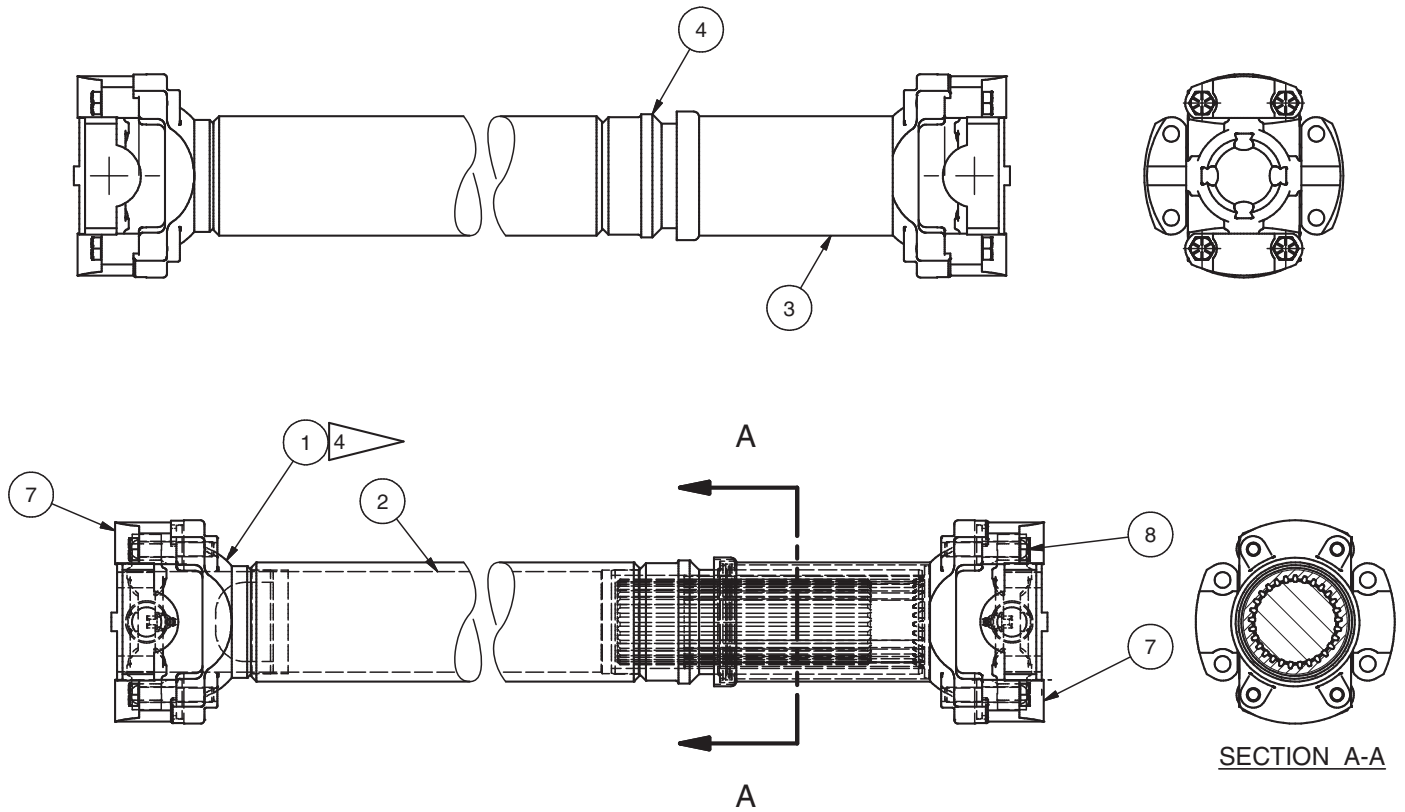

Driveline Assembly

Item	Part No.	Qty	Description	Item	Part No.	Qty	Description
	<b>249953</b>		<b>Driveline Assembly</b>				
1	250272	1	. Yoke	4	250273	1	. Stub, Slip
2	582221	1	. Tube, Driveline	7	250090	2	. Cross Assy
3	597360	1	. Kit, Slip Yoke	8	221577W	8	. Capscrew