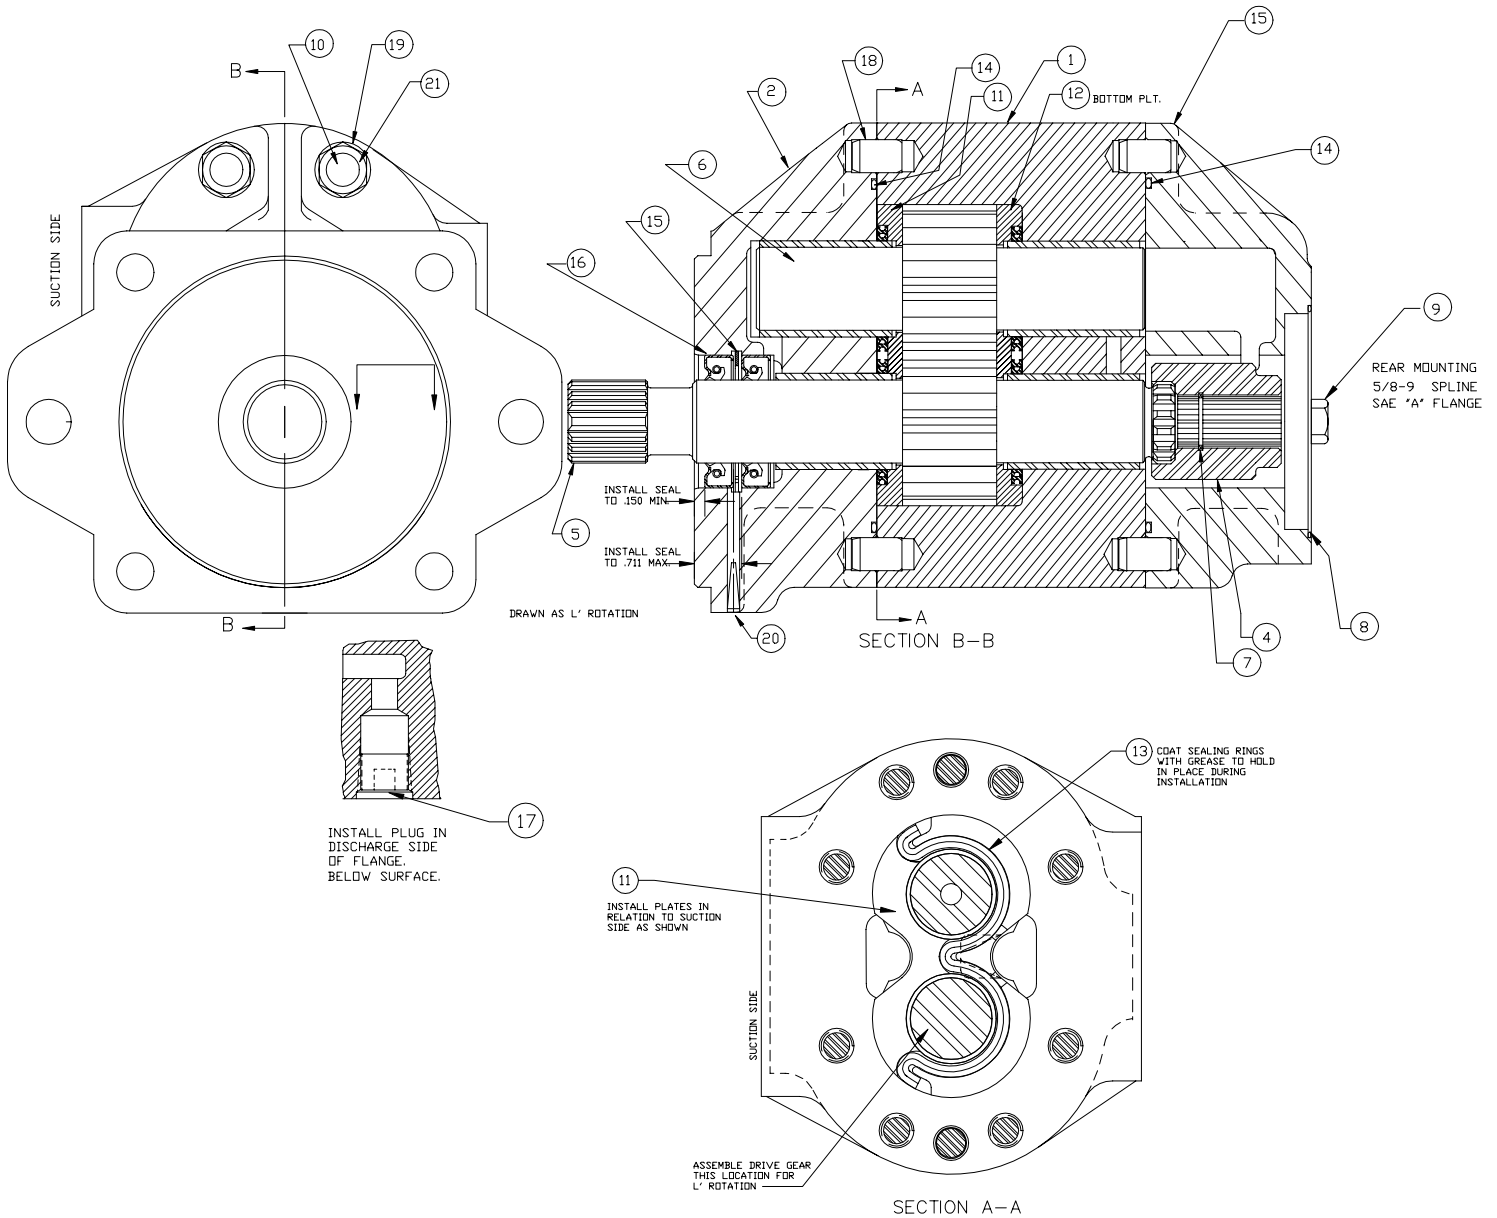

Pump, Front

Item	Part No.	Qty	Description	Item	Part No.	Qty	Description
	245617		Pump, Front				
1	NSS	1	. Body	13	* -----	4	. Sealing Strip
2	NSS	1	. Flange	14	* -----	2	. O-Ring
3	NSS	1	. Adapter Plate	15	* -----	1	. Snap Ring
4	248188	1	. Coupling	16	* -----	2	. Seal
5	NSS	1	. Drive Gear	17	246767	1	. Plug
6	NSS	1	. Idler Gear	18	246768	4	. Dowels
7	246775	1	. Snap Ring	19	246781	16	. Washer
8	246776	1	. O-Ring	20	* -----	1	. Plug
9	246777	2	. Capscrew	21	246782	16	. Nut
10	246778	8	. Stud				
11	NSS	1	. Pressure Plate (Top)				
12	NSS	1	. Pressure Plate (Bottom)				
					* Included in 246783 Soft Goods Kit		
					NSS Not Sold Separately		