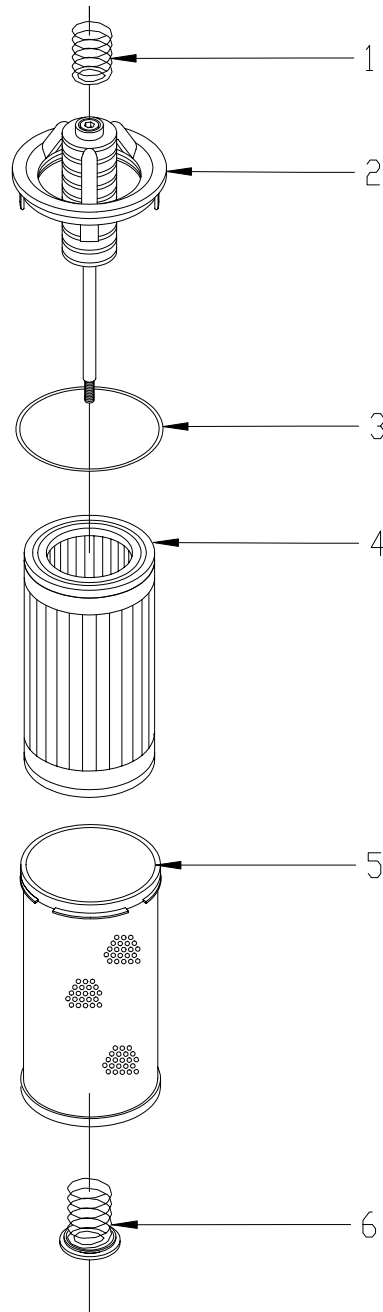

Return Filter (In-Tank)

| Item | Part No.      | Qty | Description                   | Item | Part No. | Qty | Description       |
|------|---------------|-----|-------------------------------|------|----------|-----|-------------------|
|      | <b>243457</b> |     | <b>Return Filter, In-Tank</b> |      |          |     |                   |
| 1    | 244741        | 1   | . Spring, Top                 | 5    | 244624   | 1   | . Sleeve          |
| 2    | 244742        | 1   | . Insert Assembly             | 6    | 241924   | 1   | . Bypass Assembly |
| 3    | *a 226837     | 1   | . . O-Ring (Insert to Tank)   |      |          |     |                   |
| 4    | *a 243458     | 1   | . Element                     |      |          |     |                   |

\*a Included in Service Kit 591574