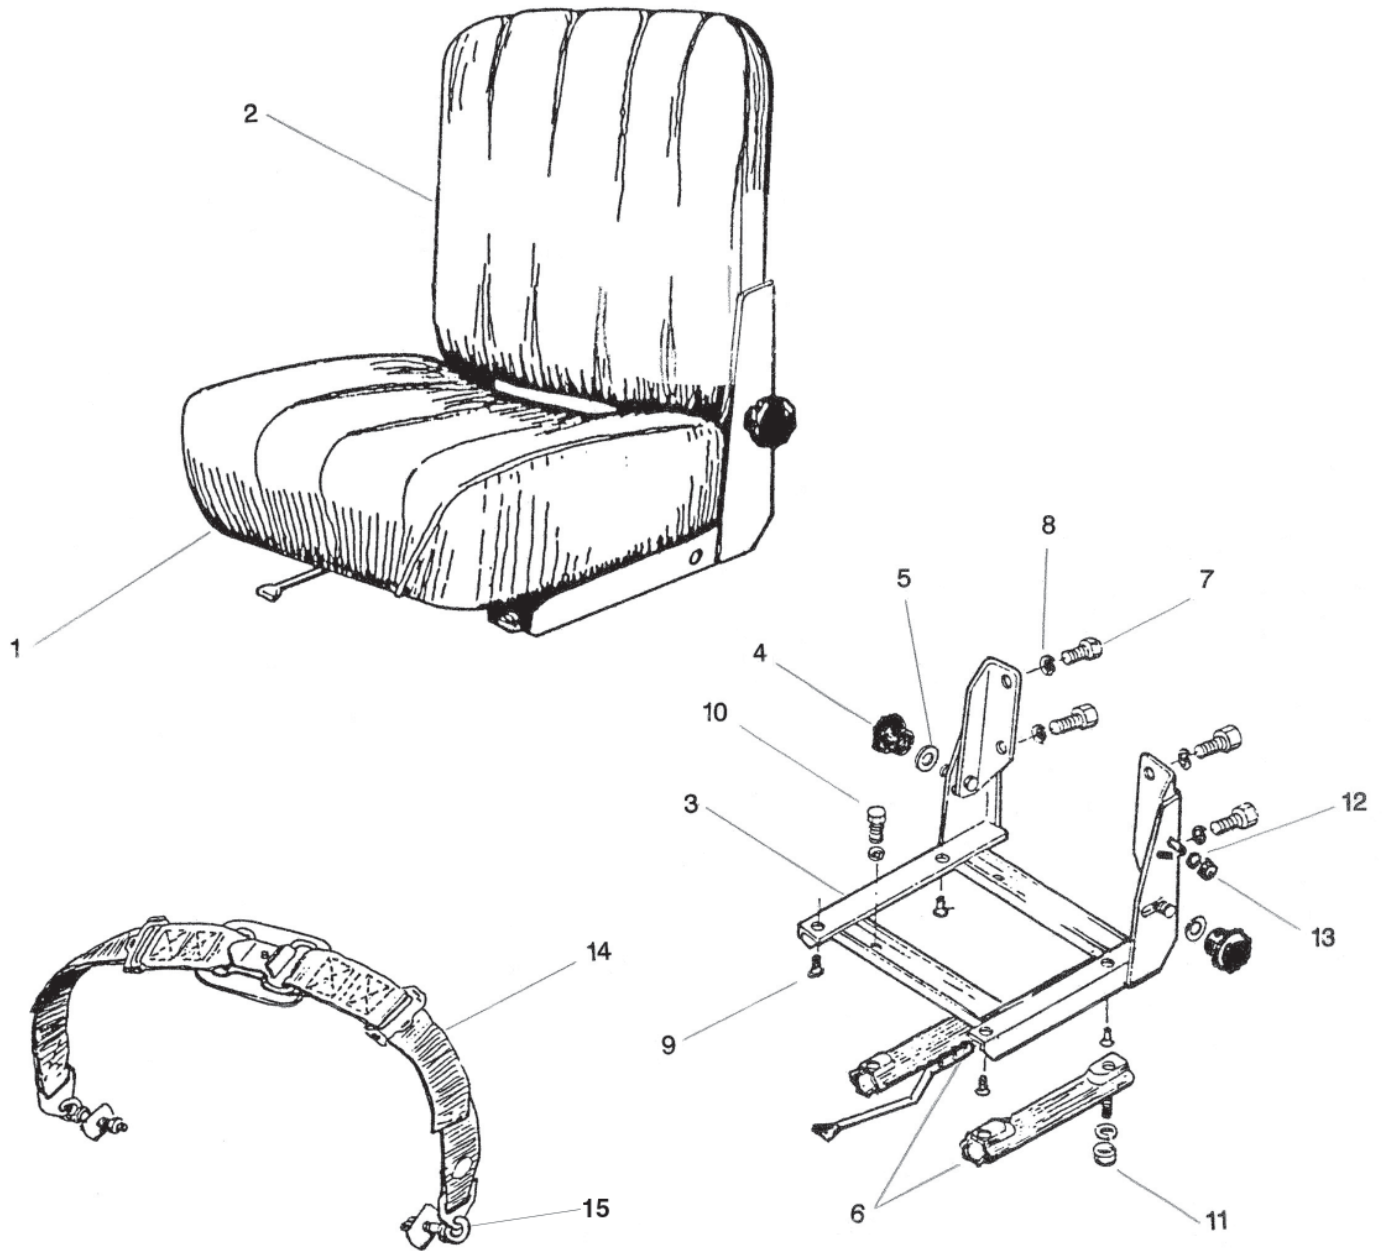

Seat Assembly

Item	Part No.	Qty	Description	Item	Part No.	Qty	Description
	236982		Seat Assembly				
1	237590	1	. Seat Cushion	9	-----	12	. Screw
2	237591	1	. Seat Back	10	-----	4	. Capscrew
3	237592	1	. Seat Frame	11	-----	4	. Nut
4	221294	2	. Knob	12	-----	2	. Washer
5	-----	1	. Washer	13	-----	2	. Nut
6	237988	1	. Track Set	14	215096	Ref	Seat Belt
7	-----	4	. Capscrew	15	240259	Ref	Hardware Kit
8	-----	12	. Lockwasher				