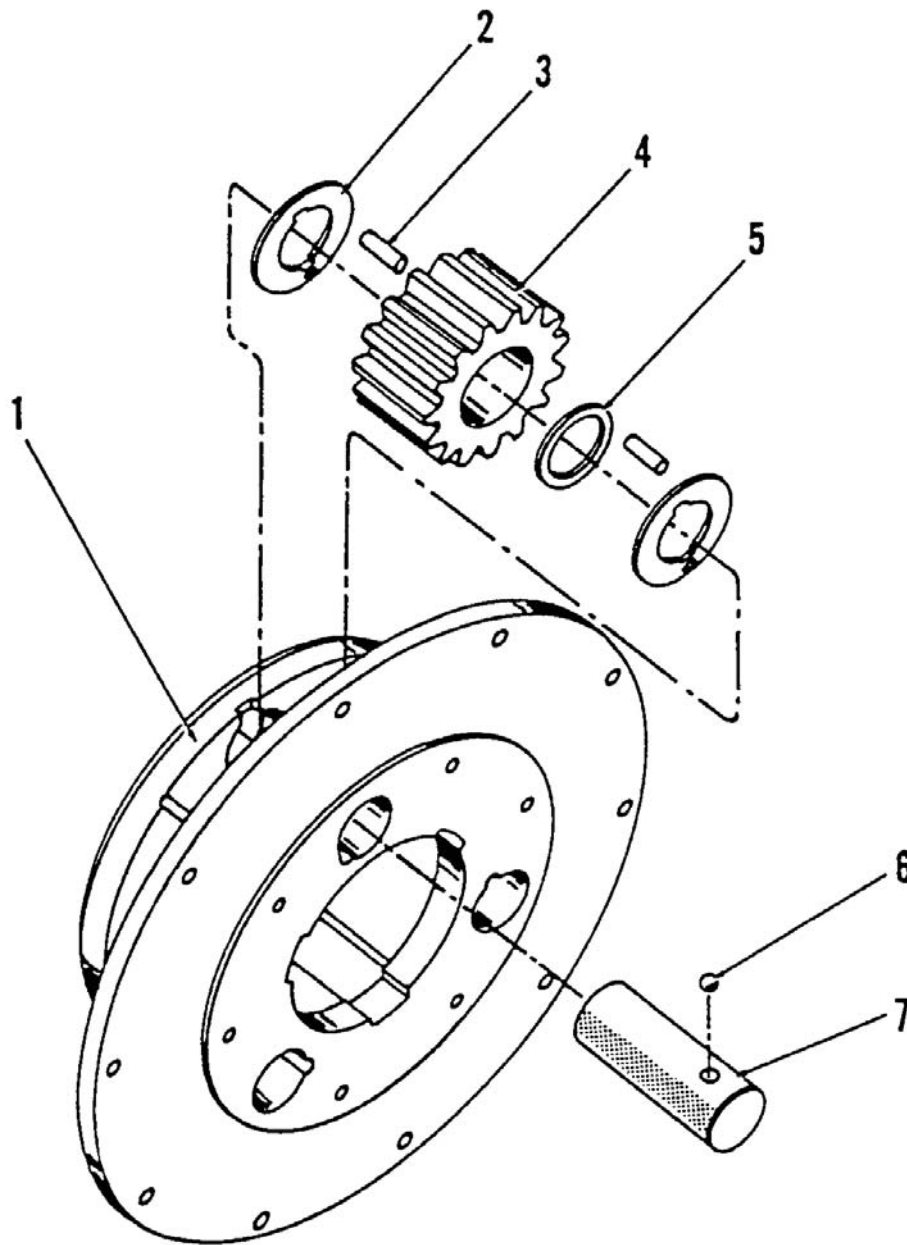

Planet Carrier Assembly

Item	Part No.	Qty	Description	Item	Part No.	Qty	Description
	<b>211953</b>		<b>Planet Carrier Assembly</b>				
1	211979	1	. Planet Carrier	5	200960	3	. Spacer
2	* 200958	6	. Thrust Washer	6	200638	3	. Ball
3	* 200959	240	. Needle Bearing	7	200956	3	. Pinion Shaft
4	207455	3	. Planet Pinion				