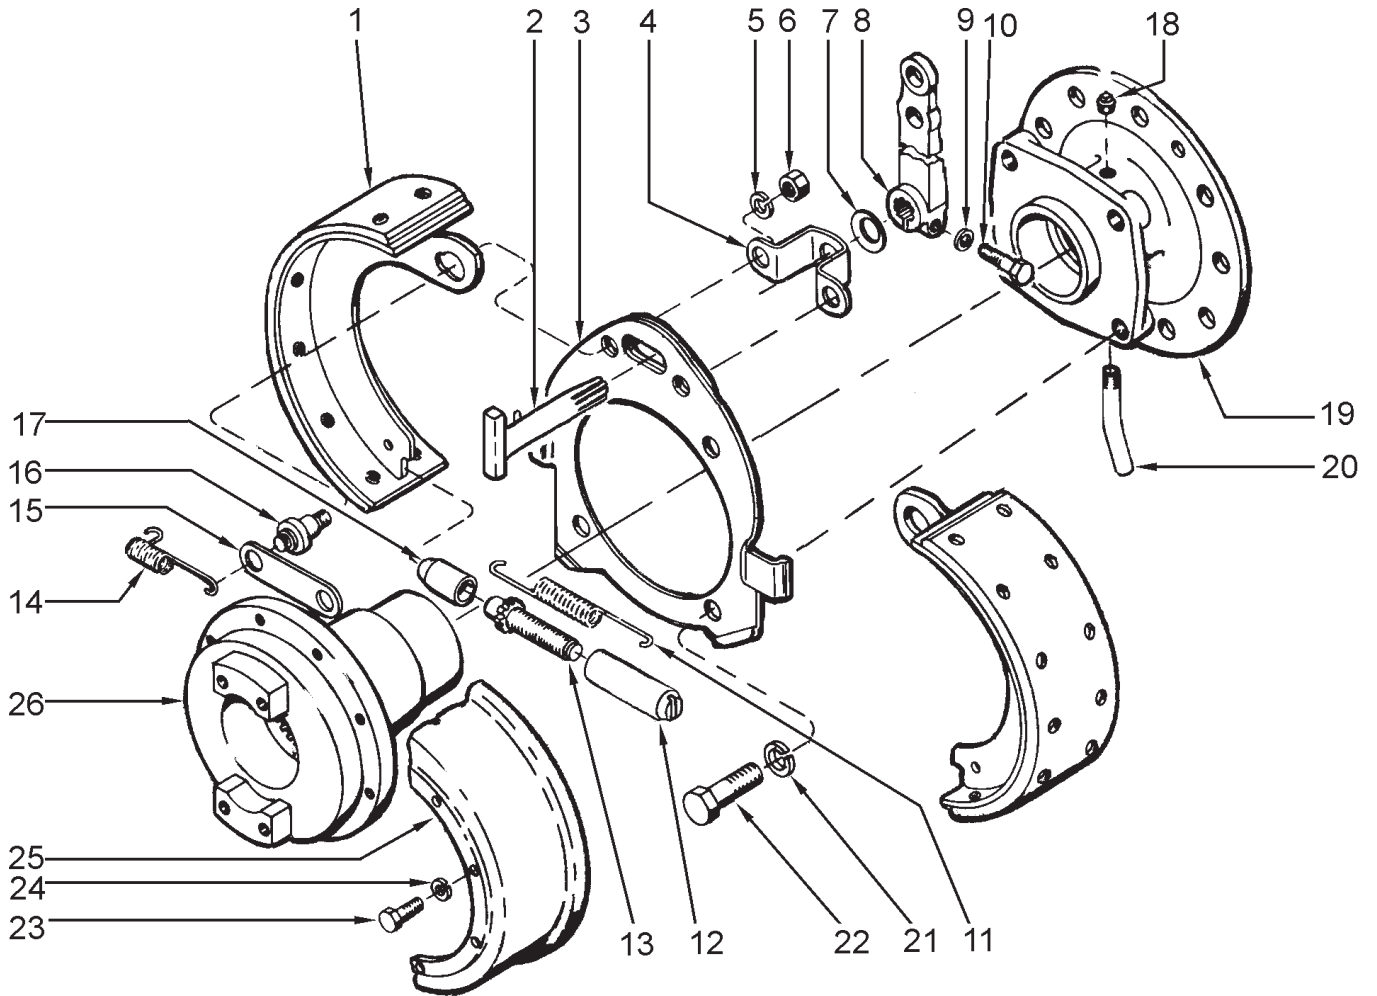

Parking Brake

| Item | Part No. | Qty | Description | Item | Part No. | Qty | Description |
|------|---------------|-----|-------------------------------|------|----------|-----|--------------------|
| | 201087 | | Parking Brake Assembly | | | | |
| 1 | 216891 | 2 | . Shoe & Lining | 14 | 216901 | 2 | . Spring-Return |
| 2 | 216892 | 1 | . Camshaft | 15 | 216902 | 1 | . Brace |
| 3 | NSS | 1 | . Mounting Plate | 16 | 216903 | 2 | . Anchor Pin |
| 4 | 216894 | 1 | . Support Bracket | 17 | 216904 | 1 | . Adjusting |
| 5 | 200608 | 2 | . Lockwasher | 18 | ----- | | (See Differential) |
| 6 | 217163 | 2 | . Nut | 19 | ----- | | (See Differential) |
| 7 | 216895 | 1 | . Washer | 20 | ----- | | (See Differential) |
| 8 | NSS | 1 | . Lever | 21 | ----- | | (See Differential) |
| 9 | 201567 | 1 | . Washer | 22 | ----- | | (See Differential) |
| 10 | 216897 | 1 | . Capscrew | 23 | ----- | | (See Differential) |
| 11 | 216898 | 1 | . Spring-adjuster | 24 | ----- | | (See Differential) |
| 12 | 216899 | 1 | . Nut-Adjusting | 25 | ----- | | (See Differential) |
| 13 | 216900 | 1 | . Screw-Adjusting | | | | |