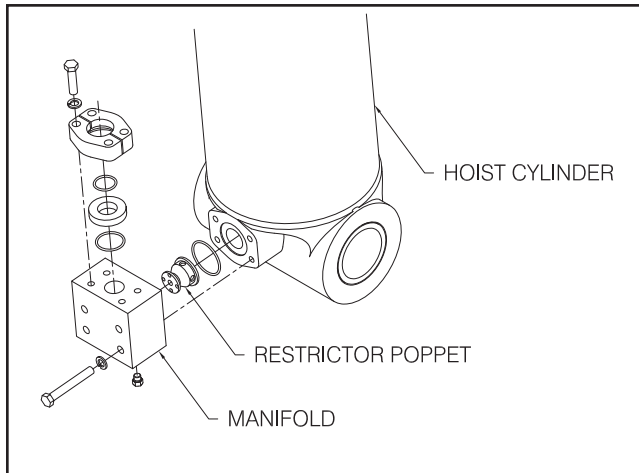

Within the Hoist and Tilt circuits of most WAGNER Heavy Lift units, there are Flow Restrictor Poppets installed to prevent cylinder cavitation and control cylinder movement in case of hose or hydraulic system failure. These Restrictor Poppets are located at the base end of the Hoist Cylinders and at the stem end of Tilt (Stabilizer) Cylinders (see Figures 1 and 2).

Allied Systems Company strongly recommends that these Restrictor Poppets be replaced each time the cylinder is resealed.

Figure 1. Hoist Cylinder

Figure 2. Tilt Cylinder

Figure 3. Damaged cylinder on log stacker