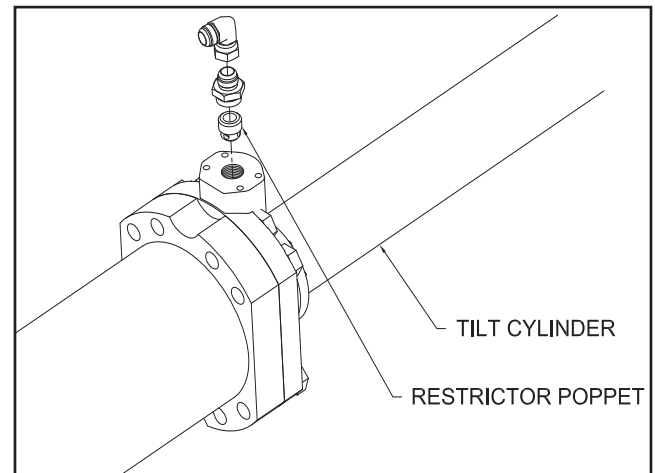

Within the Hoist and Tilt circuits of most WAGNER Heavy Lift units, there are Flow Restrictor Poppets installed to prevent cylinder cavitation and control cylinder movement in case of hose or hydraulic system failure. These Restrictor Poppets are located at the base end of the Hoist Cylinders and at the stem end of Tilt (Stabilizer) Cylinders (see Figures 1 and 2).

Allied Systems Company strongly recommends that these Restrictor Poppets be replaced each time the cylinder is resealed.

Figure 1. Hoist Cylinder

Figure 2. Tilt Cylinder

Figure 3. Damaged cylinder on log stacker