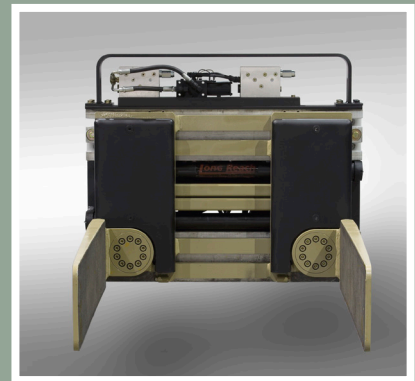

# Long Reach Turning Fork Clamps

- Transport pallets in fork mode, pick cased goods and cartons in clamp mode, handle drums and rolls in cradle mode
- Forks rotate smoothly, from horizontal to vertical on demand
- Simple, effective design delivers smooth, infinite indexing motion with only two moving parts and a hydraulic cylinder
- Does not require special latches or cranks
- Optional articulated or fixed arms available to accommodate different applications
- Rubber or Algrip arm surfaces available to meet handling needs
- Rounded corners on bumpers and covers guard against load damage
- Integrated hydraulics

## Articulating, Rubber Covered Arm Models, 3 Functions

Model Number	Capacity lb @ 24"	Mounting Class	Body Width (in)	Arm Width (in)	Arm Length (in)	Opening Range (in) as Clamp	Opening Range (in) as Fork	Lost Load AET (in)	HCG (in)	VCG (in)	Weight (lb)
LTF-45NS-A0836				8	36		8.5-63.2		9.9	5.3	1,210
LTF-45NS-A1042	4,500	II	41	10	42	20.5 to	6.5-61.2	9.2	10.6	5.1	1,240
LTF-45NS-A1048				10	48	74.5	6.5-61.2		11.2	5.0	1,270

## Solid, Tapered, All-Grip Covered Arm Models, 3 Functions

Model Number	Capacity lb @ 24"	Mounting Class	Body Width (in)	Arm Width (in)	Arm Length (in)	Opening Range (in) as Clamp	Opening Range (in) as Fork	Lost Load AET (in)	HCG (in)	VCG (in)	Weight (lb)
LTF-45NS-S0836				8	36		6-60.8		9.9	5.0	1,190
LTF-45NS-S1042	4,500	II	41	10	42	22 to	7-61.7	9.2	10.6	4.8	1,220
LTF-45NS-S1048				10	48	76	7-61.7		11.2	4.7	1,250
LTF-45NS-S1060				10	60		7-61.7		13.9	4.4	1,375

- ◆ One clamp to handle almost anything
- ◆ Cradle or clamp from any fork position
- ◆ Articulating, rubber-covered arm models for gentle handling
- ◆ Rigid, tapered, Algrip-covered arm models for more rugged loads