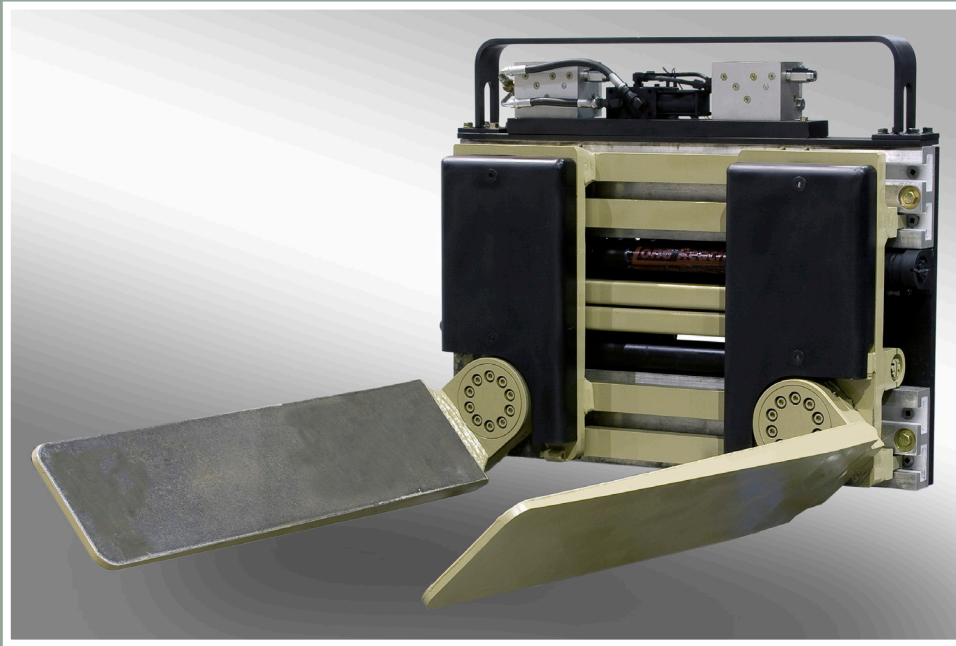

# Long Reach Turning Fork Clamps

- Transport pallets in fork mode, pick cased goods and cartons in clamp mode, handle drums and rolls in cradle mode
- Forks rotate smoothly, from horizontal to vertical on demand
- Simple, effective design delivers smooth, infinite indexing motion with only two moving parts and a hydraulic cylinder
- Does not require special latches or cranks
- Optional articulated or fixed arms available to accommodate different applications
- Rubber or Algrip arm surfaces available to meet handling needs
- Rounded corners on bumpers and covers guard against load damage
- Integrated hydraulics

## Articulating, Rubber Covered Arm Models, 3 Functions

Model Number	Capacity lb @ 24"	Mounting Class	Body Width (in)	Arm Width (in)	Arm Length (in)	Opening Range (in) as Clamp	Opening Range (in) as Fork	Lost Load AET (in)	HCG (in)	VCG (in)	Weight (lb)
LTF-45NS-A0836				8	36		8.5-63.2		9.9	5.3	1,210
LTF-45NS-A1042	4,500	II	41	10	42	20.5 to	6.5-61.2	9.2	10.6	5.1	1,240
LTF-45NS-A1048				10	48	74.5	6.5-61.2		11.2	5.0	1,270

## Solid, Tapered, All-Grip Covered Arm Models, 3 Functions

Model Number	Capacity lb @ 24"	Mounting Class	Body Width (in)	Arm Width (in)	Arm Length (in)	Opening Range (in) as Clamp	Opening Range (in) as Fork	Lost Load AET (in)	HCG (in)	VCG (in)	Weight (lb)
LTF-45NS-S0836				8	36		6-60.8		9.9	5.0	1,190
LTF-45NS-S1042	4,500	II	41	10	42	22 to	7-61.7	9.2	10.6	4.8	1,220
LTF-45NS-S1048				10	48	76	7-61.7		11.2	4.7	1,250
LTF-45NS-S1060				10	60		7-61.7		13.9	4.4	1,375

- ◆ One clamp to handle almost anything
- ◆ Cradle or clamp from any fork position
- ◆ Articulating, rubber-covered arm models for gentle handling
- ◆ Rigid, tapered, Algrip-covered arm models for more rugged loads