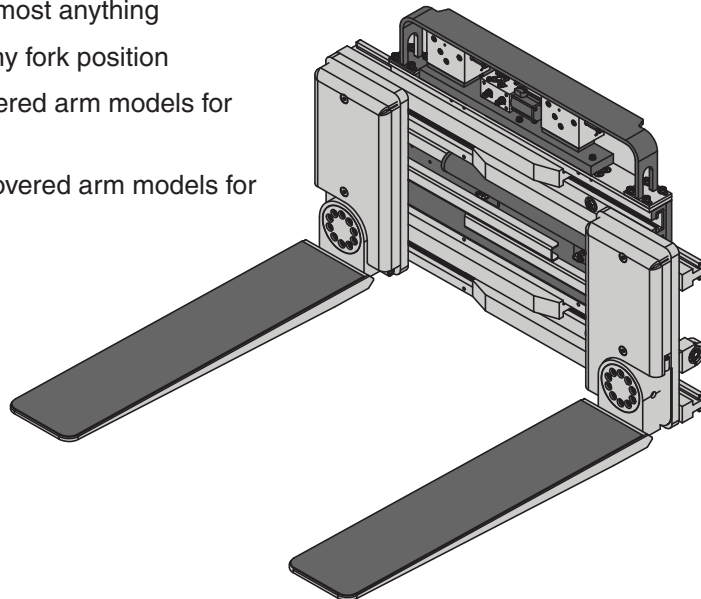

# Long Reach Turning Fork Clamps

- Transport pallets in fork mode, pick cased goods and cartons in clamp mode, handle drums and rolls in cradle mode
- Forks rotate smoothly, from horizontal to vertical on demand
- Simple, effective design delivers smooth, infinite indexing motion with only two moving parts and a hydraulic cylinder
- Does not require special latches or cranks
- Optional articulated or fixed arms available to accommodate different applications
- Rubber or Algrip arm surfaces available to meet handling needs
- Rounded corners on bumpers and covers guard against load damage
- Integrated hydraulics

## Articulating, Rubber Covered Arm Models, 3 Functions

Model Number	Capacity lb @ 24"	Mounting Class	Body Width (in)	Arm Width (in)	Arm Length (in)	Opening Range (in) as Clamp	Opening Range (in) as Fork	Lost Load AET (in)	HCG (in)	VCG (in)	Weight (lb)
LTF-45NS-A0836				8	36		8.5-63.2		9.9	5.3	1,210
LTF-45NS-A1042	4,500	II	41	10	42	20.5 to	6.5-61.2	9.2	10.6	5.1	1,240
LTF-45NS-A1048				10	48	74.5	6.5-61.2		11.2	5.0	1,270

## Solid, Tapered, All-Grip Covered Arm Models, 3 Functions

Model Number	Capacity lb @ 24"	Mounting Class	Body Width (in)	Arm Width (in)	Arm Length (in)	Opening Range (in) as Clamp	Opening Range (in) as Fork	Lost Load AET (in)	HCG (in)	VCG (in)	Weight (lb)
LTF-45NS-S0836				8	36		6-60.8		9.9	5.0	1,190
LTF-45NS-S1042	4,500	II	41	10	42	22 to	7-61.7	9.2	10.6	4.8	1,220
LTF-45NS-S1048				10	48	76	7-61.7		11.2	4.7	1,250
LTF-45NS-S1060				10	60		7-61.7		13.9	4.4	1,375

- ◆ One clamp to handle almost anything
- ◆ Cradle or clamp from any fork position
- ◆ Articulating, rubber-covered arm models for gentle handling
- ◆ Rigid, tapered, Algrip-covered arm models for more rugged loads