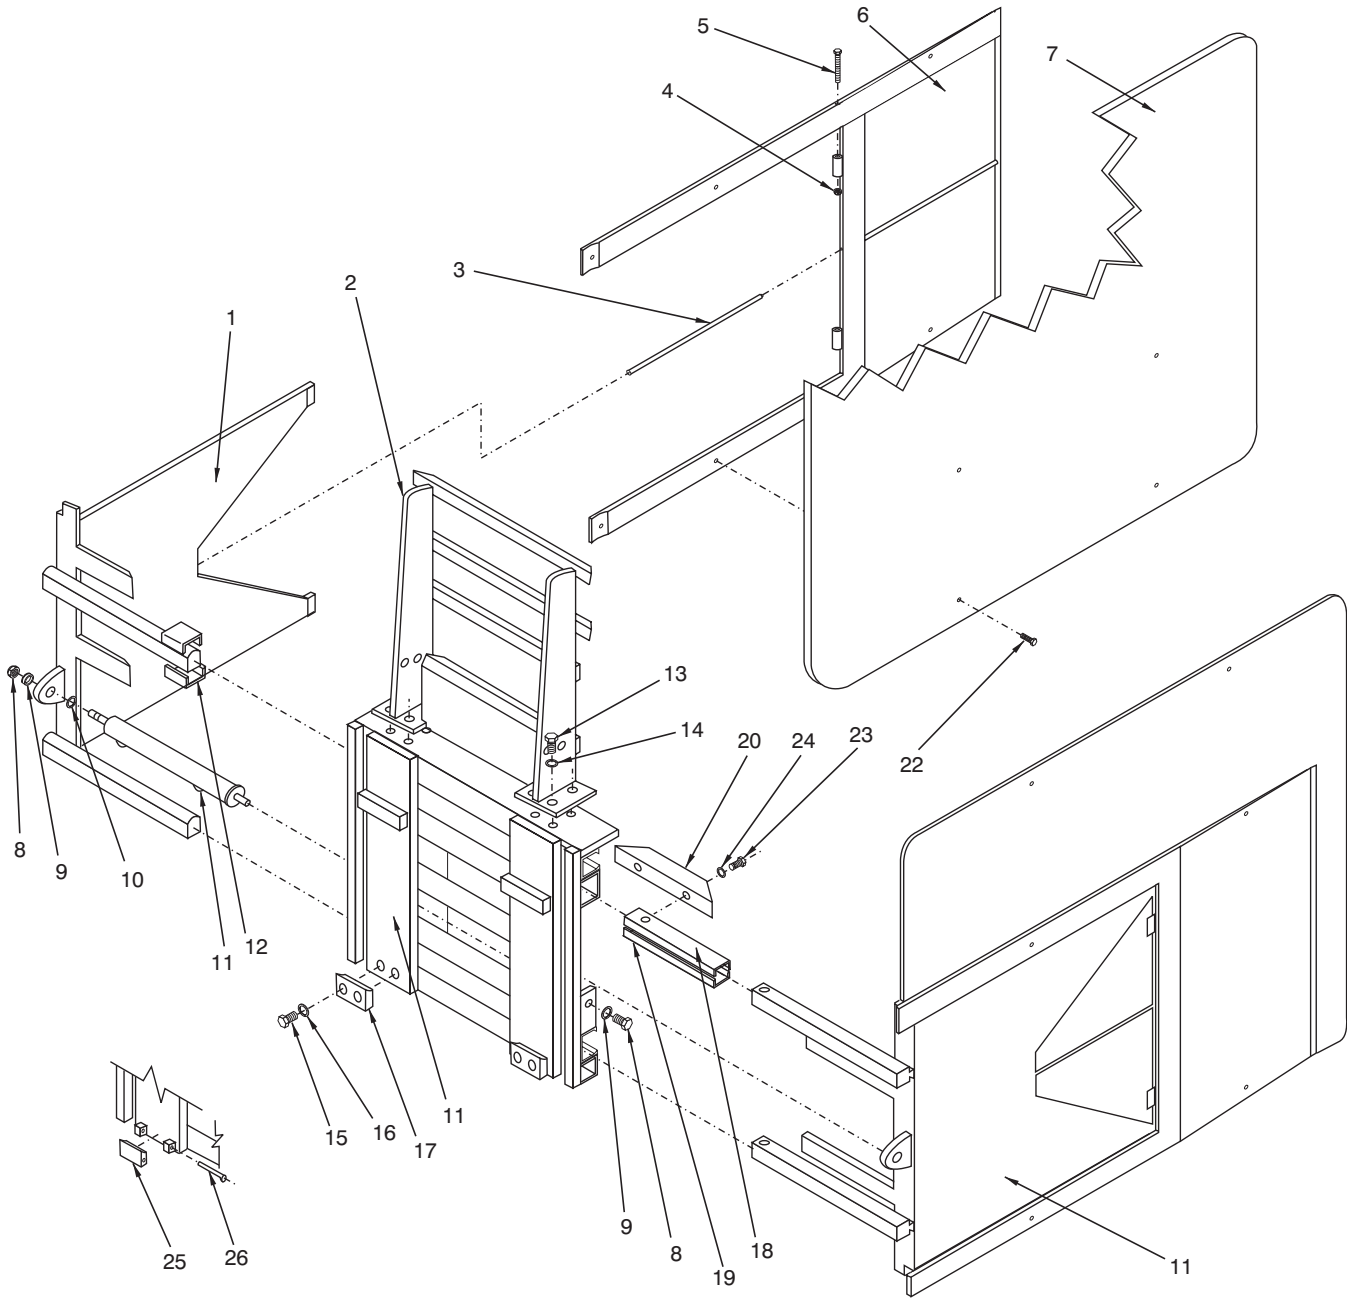

CCE/CCSE Clamp Hydraulic Group Parts Coverage

Item	Part No.	QtyA	QtyB	Description	Item	Part No.	QtyA	QtyB	Description
Hydraulic Group									
1	Y850-0606	4	4	. Connector	5	Y01C-0656	2	2	. Bolt
2	Y447432	1	-	. Tube Assembly	6	Y04E-06	2	2	. Lock Washer
	Y028-08	-	1	. Plug	7	Y850-0608	4	2	. Connector
3	Y447431	1	-	. Tube Assembly	8	Y044418-16.50	2	2	. Hose Assembly
	Y028-08	-	1	. Plug	9	Y832-0606	4	2	. Bulkhead Fitting
4	Y448648	1	1	. Clamp Valve	10	Y853-0606	4	4	. Elbow
	QtyA	Side Shifting							
	QtyB	Non Side Shifting							

3,500 lb. Cap CCE/CCSE Clamp Assembly Parts Coverage

3,500 lb. Cap CCE/CCSE Clamp Assembly Parts Coverage

Item	Part No.	Qty	Description	Item	Part No.	Qty	Description
CCE Clamp Assembly							
1	*	1	. L.H. Clamp Arm	17	Y417060	2	. Lower Retainer - ITA II
2	*	1	. Backrest		Y437019	2	. Lower Retainer - ITA III
3	Y086568-15.50	2	. Spring Bar	18	Y445382	4	. Slide - 11.25" Long***
4	Y17D-10	4	. Self-Locking Nut	19	Y445381	4	. Slide - 11.25" Long****
5	Y73G-10112	4	. Hinge Bolt	20	*	2	. Finger Bar
6	*	2	. Platen Support	21	*	1	. R. H. Clamp Arm
7	*	2	. Contact Pad	22	Y96G-0820	8	. Self-Locking Bolt
8	Y86D-14	4	. Self-Locking Nut	23	Y01C-0624	4	. Bolt
9	Y445979.2	4	. Spherical Bearing	24	Y04E-06	4	. Lock Washer
10	Y445930	2	. Washer	25	Y414701	2	. Lower Retainer - ITA II (alternate to Item 17)
11	**	2	. Clamp Cylinder	26	Y434702.050	2	. Ball-Lock Pin
12	Y445383	8	. Slide	27	*	1	. Main Frame
13	Y01C-0816	8	. Bolt				
14	Y04E-08	8	. Lock Washer				
15	Y10G-1024	4	. Bolt				
16	Y22E-10	2	. Lock Washer				

* Consult Factory

** See Separate Coverage Y447163 for 1-5/8" Bore
Y447164 for 2" Bore
Y447165 for 2-1/2" Bore

*** 15.00" Long, use Y446029

**** 15.00" Long, use Y446030

CCE/CCSE Clamp Valve Cartridge Group Parts Coverage