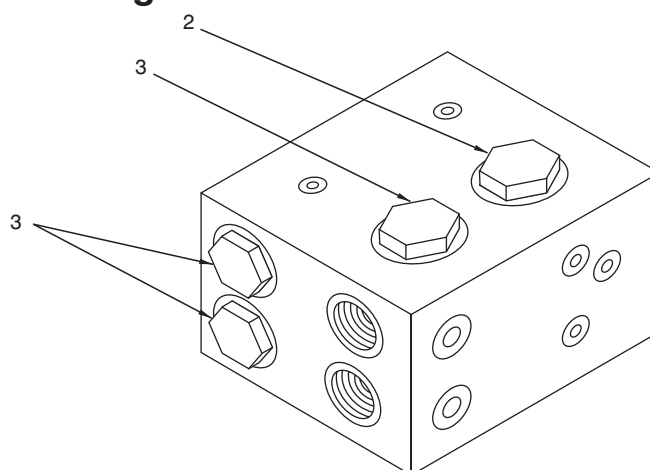

CCE/CCSE Clamp Hydraulic Group Parts Coverage

Item	Part No.	QtyA	QtyB	Description	Item	Part No.	QtyA	QtyB	Description
Hydraulic Group									
1	Y850-0606	4	4	. Connector	5	Y01C-0656	2	2	. Bolt
2	Y447432	1	-	. Tube Assembly	6	Y04E-06	2	2	. Lock Washer
	Y028-08	-	1	. Plug	7	Y850-0608	4	2	. Connector
3	Y447431	1	-	. Tube Assembly	8	Y044418-16.50	2	2	. Hose Assembly
	Y028-08	-	1	. Plug	9	Y832-0606	4	2	. Bulkhead Fitting
4	Y448648	1	1	. Clamp Valve	10	Y853-0606	4	4	. Elbow
	QtyA	Side Shifting							
	QtyB	Non Side Shifting							

3,500 lb. Cap CCE/CCSE Clamp Assembly Parts Coverage

3,500 lb. Cap CCE/CCSE Clamp Assembly Parts Coverage

Item	Part No.	Qty	Description	Item	Part No.	Qty	Description
CCE Clamp Assembly							
1	*	1	. L.H. Clamp Arm	17	Y417060	2	. Lower Retainer - ITA II
2	*	1	. Backrest		Y437019	2	. Lower Retainer - ITA III
3	Y086568-15.50	2	. Spring Bar	18	Y445382	4	. Slide - 11.25" Long***
4	Y17D-10	4	. Self-Locking Nut	19	Y445381	4	. Slide - 11.25" Long****
5	Y73G-10112	4	. Hinge Bolt	20	*	2	. Finger Bar
6	*	2	. Platen Support	21	*	1	. R. H. Clamp Arm
7	*	2	. Contact Pad	22	Y96G-0820	8	. Self-Locking Bolt
8	Y86D-14	4	. Self-Locking Nut	23	Y01C-0624	4	. Bolt
9	Y445979.2	4	. Spherical Bearing	24	Y04E-06	4	. Lock Washer
10	Y445930	2	. Washer	25	Y414701	2	. Lower Retainer - ITA II (alternate to Item 17)
11	**	2	. Clamp Cylinder	26	Y434702.050	2	. Ball-Lock Pin
12	Y445383	8	. Slide	27	*	1	. Main Frame
13	Y01C-0816	8	. Bolt				
14	Y04E-08	8	. Lock Washer				
15	Y10G-1024	4	. Bolt				
16	Y22E-10	2	. Lock Washer				

* Consult Factory

** See Separate Coverage Y447163 for 1-5/8" Bore
Y447164 for 2" Bore
Y447165 for 2-1/2" Bore

*** 15.00" Long, use Y446029

**** 15.00" Long, use Y446030

CCE/CCSE Clamp Valve Cartridge Group Parts Coverage