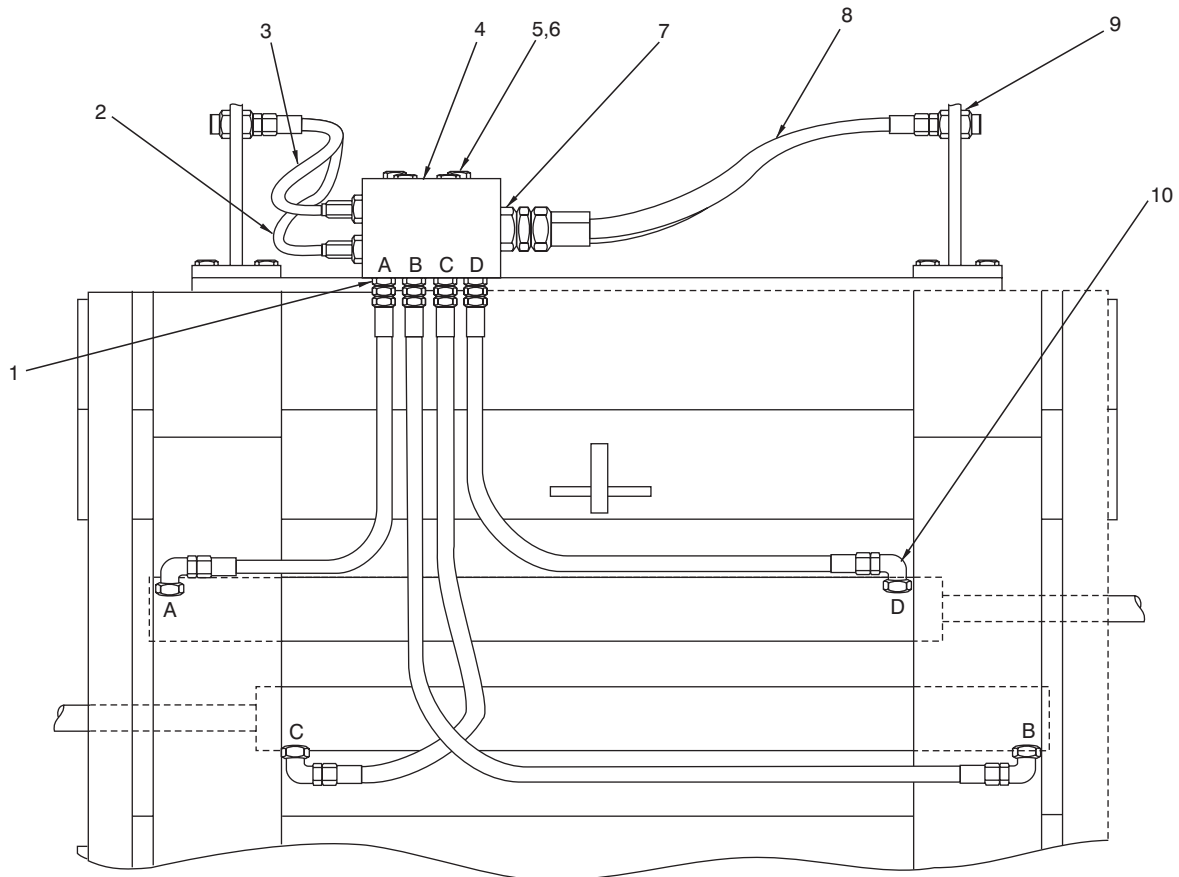

CCE/CCSE Clamp Hydraulic Group Parts Coverage

Item	Part No.	QtyA	QtyB	Description	Item	Part No.	QtyA	QtyB	Description
Hydraulic Group									
1	Y850-0606	4	4	. Connector	5	Y01C-0656	2	2	. Bolt
2	Y447432	1	-	. Tube Assembly	6	Y04E-06	2	2	. Lock Washer
	Y028-08	-	1	. Plug	7	Y850-0608	4	2	. Connector
3	Y447431	1	-	. Tube Assembly	8	Y044418-16.50	2	2	. Hose Assembly
	Y028-08	-	1	. Plug	9	Y832-0606	4	2	. Bulkhead Fitting
4	Y448648	1	1	. Clamp Valve	10	Y853-0606	4	4	. Elbow
	QtyA	Side Shifting							
	QtyB	Non Side Shifting							

3,500 lb. Cap CCE/CCSE Clamp Assembly Parts Coverage

3,500 lb. Cap CCE/CCSE Clamp Assembly Parts Coverage

Item	Part No.	Qty	Description	Item	Part No.	Qty	Description
CCE Clamp Assembly							
1	*	1	. L.H. Clamp Arm	17	Y417060	2	. Lower Retainer - ITA II
2	*	1	. Backrest		Y437019	2	. Lower Retainer - ITA III
3	Y086568-15.50	2	. Spring Bar	18	Y445382	4	. Slide - 11.25" Long***
4	Y17D-10	4	. Self-Locking Nut	19	Y445381	4	. Slide - 11.25" Long****
5	Y73G-10112	4	. Hinge Bolt	20	*	2	. Finger Bar
6	*	2	. Platen Support	21	*	1	. R. H. Clamp Arm
7	*	2	. Contact Pad	22	Y96G-0820	8	. Self-Locking Bolt
8	Y86D-14	4	. Self-Locking Nut	23	Y01C-0624	4	. Bolt
9	Y445979.2	4	. Spherical Bearing	24	Y04E-06	4	. Lock Washer
10	Y445930	2	. Washer	25	Y414701	2	. Lower Retainer - ITA II (alternate to Item 17)
11	**	2	. Clamp Cylinder	26	Y434702.050	2	. Ball-Lock Pin
12	Y445383	8	. Slide	27	*	1	. Main Frame
13	Y01C-0816	8	. Bolt				
14	Y04E-08	8	. Lock Washer				
15	Y10G-1024	4	. Bolt				
16	Y22E-10	2	. Lock Washer				

* Consult Factory

** See Separate Coverage Y447163 for 1-5/8" Bore
Y447164 for 2" Bore
Y447165 for 2-1/2" Bore

*** 15.00" Long, use Y446029

**** 15.00" Long, use Y446030

CCE/CCSE Clamp Valve Cartridge Group Parts Coverage

Item	Part No.	Qty	Description	Item	Part No.	Qty	Description
Clamp Valve							
1	Y446470	1	. Flow Divider Cartridge	3	Y438272	3	. Check Valve Cartridge
2	Y446875	2	. Relief Valve Cartridge				