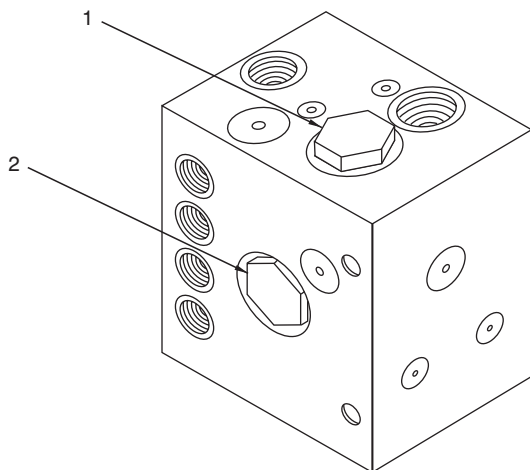

CCE/CCSE Clamp Hydraulic Group Parts Coverage

Item	Part No.	QtyA	QtyB	Description	Item	Part No.	QtyA	QtyB	Description
Hydraulic Group									
1	Y850-0606	4	4	. Connector	5	Y01C-0656	2	2	. Bolt
2	Y447432	1	-	. Tube Assembly	6	Y04E-06	2	2	. Lock Washer
	Y028-08	-	1	. Plug	7	Y850-0608	4	2	. Connector
3	Y447431	1	-	. Tube Assembly	8	Y044418-16.50	2	2	. Hose Assembly
	Y028-08	-	1	. Plug	9	Y832-0606	4	2	. Bulkhead Fitting
4	Y448648	1	1	. Clamp Valve	10	Y853-0606	4	4	. Elbow
	QtyA	Side Shifting							
	QtyB	Non Side Shifting							

3,500 lb. Cap CCE/CCSE Clamp Assembly Parts Coverage

3,500 lb. Cap CCE/CCSE Clamp Assembly Parts Coverage

Item	Part No.	Qty	Description	Item	Part No.	Qty	Description
CCE Clamp Assembly							
1	*	1	. L.H. Clamp Arm	17	Y417060	2	. Lower Retainer - ITA II
2	*	1	. Backrest		Y437019	2	. Lower Retainer - ITA III
3	Y086568-15.50	2	. Spring Bar	18	Y445382	4	. Slide - 11.25" Long***
4	Y17D-10	4	. Self-Locking Nut	19	Y445381	4	. Slide - 11.25" Long****
5	Y73G-10112	4	. Hinge Bolt	20	*	2	. Finger Bar
6	*	2	. Platen Support	21	*	1	. R. H. Clamp Arm
7	*	2	. Contact Pad	22	Y96G-0820	8	. Self-Locking Bolt
8	Y86D-14	4	. Self-Locking Nut	23	Y01C-0624	4	. Bolt
9	Y445979.2	4	. Spherical Bearing	24	Y04E-06	4	. Lock Washer
10	Y445930	2	. Washer	25	Y414701	2	. Lower Retainer - ITA II (alternate to Item 17)
11	**	2	. Clamp Cylinder	26	Y434702.050	2	. Ball-Lock Pin
12	Y445383	8	. Slide	27	*	1	. Main Frame
13	Y01C-0816	8	. Bolt				
14	Y04E-08	8	. Lock Washer				
15	Y10G-1024	4	. Bolt				
16	Y22E-10	2	. Lock Washer				

* Consult Factory

** See Separate Coverage Y447163 for 1-5/8" Bore
Y447164 for 2" Bore
Y447165 for 2-1/2" Bore

*** 15.00" Long, use Y446029

**** 15.00" Long, use Y446030

CCE/CCSE Clamp Valve Cartridge Group Parts Coverage

Item	Part No.	Qty	Description	Item	Part No.	Qty	Description
Clamp Valve							
1	Y446470	1	. Flow Divider Cartridge	3	Y438272	3	. Check Valve Cartridge
2	Y446875	2	. Relief Valve Cartridge				