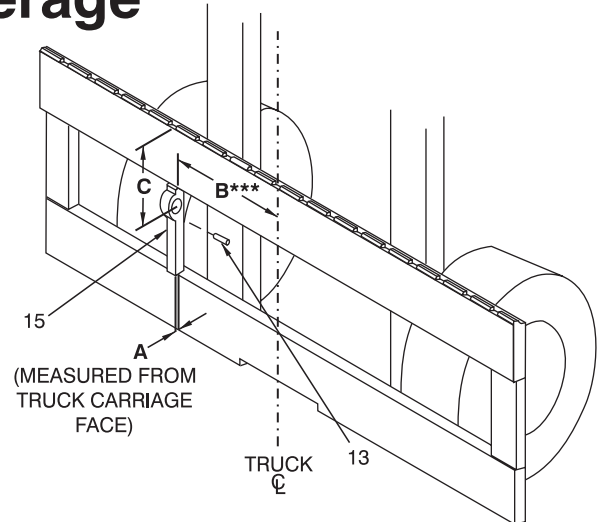

SSA55, SRA55, & SSA10 Parts Coverage

ITA CLASS	II	III
A	0.38	0.50
B**	7.00	5.50
C	8.38	10.38

NOTE: Tighten self-locking nuts then back off 1/2 turn so cylinder can be moved slightly by hand. Cylinder must be parallel with truck carriage bar or damage may result.

** Dimension "B" reversed for SRA Models.

Item	Part Description	Part Number			Qty
		Model Number			
		II - SSA55	II - SRA55**	III - SSA10	
1	Upper Insert	Y413464	Y413464	Y412858	2
2	Grease Fitting	Y076686	Y076686	Y076686	2
3	Washer	R13811443	R13811443	R13811443	2
4	Washer	221763W	221763W	221763W	2
5	Fitting	Y853-0606	Y853-0606	Y853-0606	2
6	Side-Shift Cylinder	Y21.034	Y21.034	Y25.045	1
NI	* Seal Kit, Side-Shift Cylinder	Y056834	Y056834	Y056837	1
7	Self-Locking Nut	Y18D-12	Y18D-12	Y18D-12	2
8	Lower Insert	Y410009	Y410009	Y410022	2
9	Lower Retainer	Y412805	Y412805	Y412805	2
10	Grease Fitting	Y433070.44	Y433070.44	Y433070.44	2
11	Lock Washer	Y04E-10	Y04E-10	Y04E-10	4
12	Bolt	Y02C-1024	Y02C-1024	Y02C-1032	4
13	Roll Pin	Y02F-0612	Y02F-0612	Y02F-0612	1
14	Lower Pad	Y411453	Y411453	Y412852	2
15	Cylinder Anchor	***	***	Y448231	1

SRA55	
Part Number	Length of Longest Edge
Y412806	3-15/16"
Y410627	6"
Y435891	7-7/8"
Y412808	8"