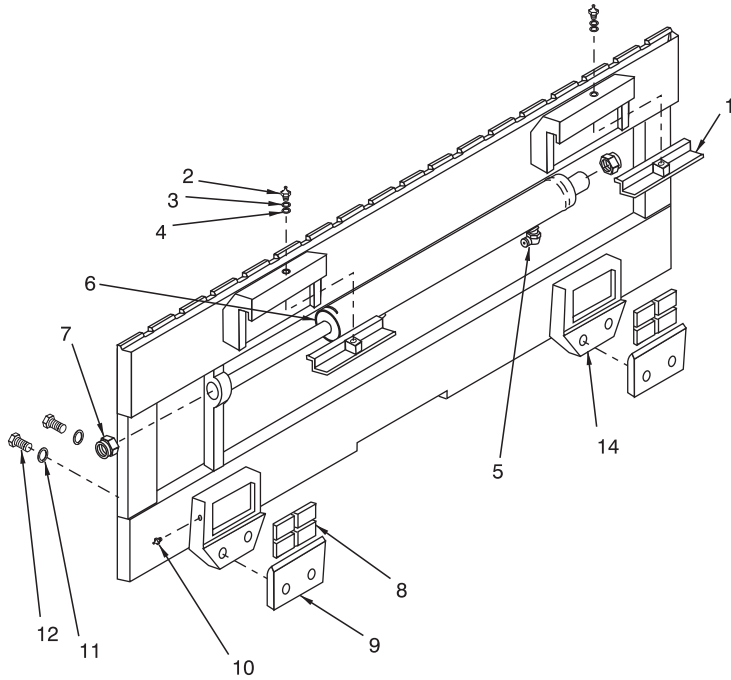

SSA55, SRA55, & SSA10 Parts Coverage

ITA CLASS	II	III
A	0.38	0.50
B**	7.00	5.50
C	8.38	10.38

NOTE: Tighten self-locking nuts then back off 1/2 turn so cylinder can be moved slightly by hand. Cylinder must be parallel with truck carriage bar or damage may result.

** Dimension "B" reversed for SRA Models.

Item	Part Description	Part Number			Qty
		Model Number			
		II - SSA55	II - SRA55**	III - SSA10	
1	Upper Insert	Y413464	Y413464	Y412858	2
2	Grease Fitting	Y076686	Y076686	Y076686	2
3	Washer	R13811443	R13811443	R13811443	2
4	Washer	221763W	221763W	221763W	2
5	Fitting	Y853-0606	Y853-0606	Y853-0606	2
6	Side-Shift Cylinder	Y21.034	Y21.034	Y25.045	1
NI	* Seal Kit, Side-Shift Cylinder	Y056834	Y056834	Y056837	1
7	Self-Locking Nut	Y18D-12	Y18D-12	Y18D-12	2
8	Lower Insert	Y410009	Y410009	Y410022	2
9	Lower Retainer	Y412805	Y412805	Y412805	2
10	Grease Fitting	Y433070.44	Y433070.44	Y433070.44	2
11	Lock Washer	Y04E-10	Y04E-10	Y04E-10	4
12	Bolt	Y02C-1024	Y02C-1024	Y02C-1032	4
13	Roll Pin	Y02F-0612	Y02F-0612	Y02F-0612	1
14	Lower Pad	Y411453	Y411453	Y412852	2
15	Cylinder Anchor	***	***	Y448231	1

SRA55	
Part Number	Length of Longest Edge
Y412806	3-15/16"
Y410627	6"
Y435891	7-7/8"
Y412808	8"