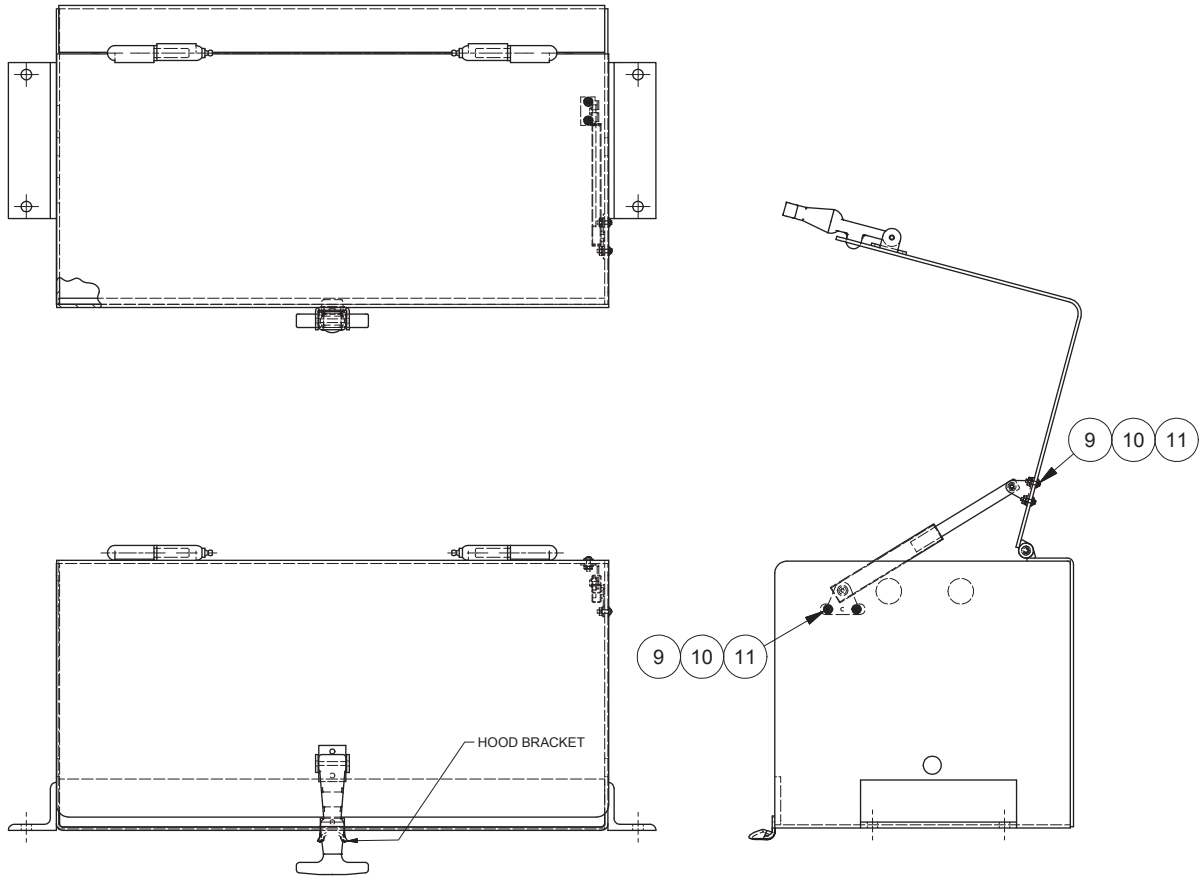

Battery Box

Item	Part No.	Qty	Description	Item	Part No.	Qty	Description
	118-0121		Battery Box				
9	R13809520	4	. Hex Nut				
10	027-0429	4	. Machine Screw				
11	R13811437	8	. Flat Washer				