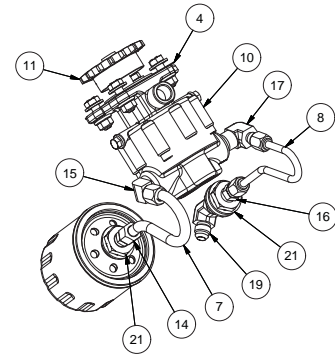

# TENSION CONTROL KIT INSTALLATION

## TENSION CONTROL KIT INSTALLATION

REF NO.	PART NO.	DESCRIPTION	QTY. USED
	<b>904852</b>	<b>Kit, Tension Control Tank</b>	
01	904840	. Tank Assembly	1
02	904854	. Shield Assembly	1
03	SPK0004030	. Sprocket	1
04	FT00000556	. Tension Control Drive Chain F/370	1
05	238879	. Pressure Hose Assembly	1
06	245287	. Return Hose Assembly	1
07	211560	. Fitting ST-CG6-S	1
08	R13801972	. Fitting EL-CG6-S	1
09	16597W	. Capscrew	7
10	16805W	. Capscrew	3
11	234135	. Lockwasher	8
12	R13802623	. Flat Washer	8
13	249329	. Cable Tie (As Req'd)	12
14	209588	. Clip, Insul (As Req'd)	6
15		. Nut	2

# TENSION CONTROL TANK ASSEMBLY

TANK SHOWN WITHOUT SIDE & FRONT PLATE

## TENSION CONTROL TANK ASSEMBLY

REF NO.	PART NO.	DESCRIPTION	QTY. USED
	<b>904840</b>	<b>Tank Assembly</b>	
01	904841	. Tank Weldment	1
02	904847	. Lid Weldment	1
03	904850	. Gasket, Tank	1
04	FT00000548	. Gasket	1
05	FT00000546	. Filter, Pump	1
06	252800	. Filter Assembly	1
	252801	.. Filter Element	1
07	903652	. Tube, Filter Line	1
08	903653	. Tube Assembly	1
09	904851	. Pipe, Return	1
10	258727	. Pump, Gear	1
11	FT00000555	. Drive Sprocket	1
12	FT00000530	. Filler Breather	1
13	237824	. Hose Assembly	1
14	HYD0068030	. Fitting, 68	1
15	258728	. Fitting	1
16	209752	. Fitting	1
17	15280	. Fitting	1
18	234144	. Fitting	2
19	209409	. Fitting	2
20	223638	. Fitting	1
21	FT00000549	. Fitting	3
22	214479	. Seal	8
23	18497W	. Capscrew	12
24	R13801791	. Capscrew	3
25	WAS0725002	. Washer, Copper	4
26	R13812513	. Lockwasher	3