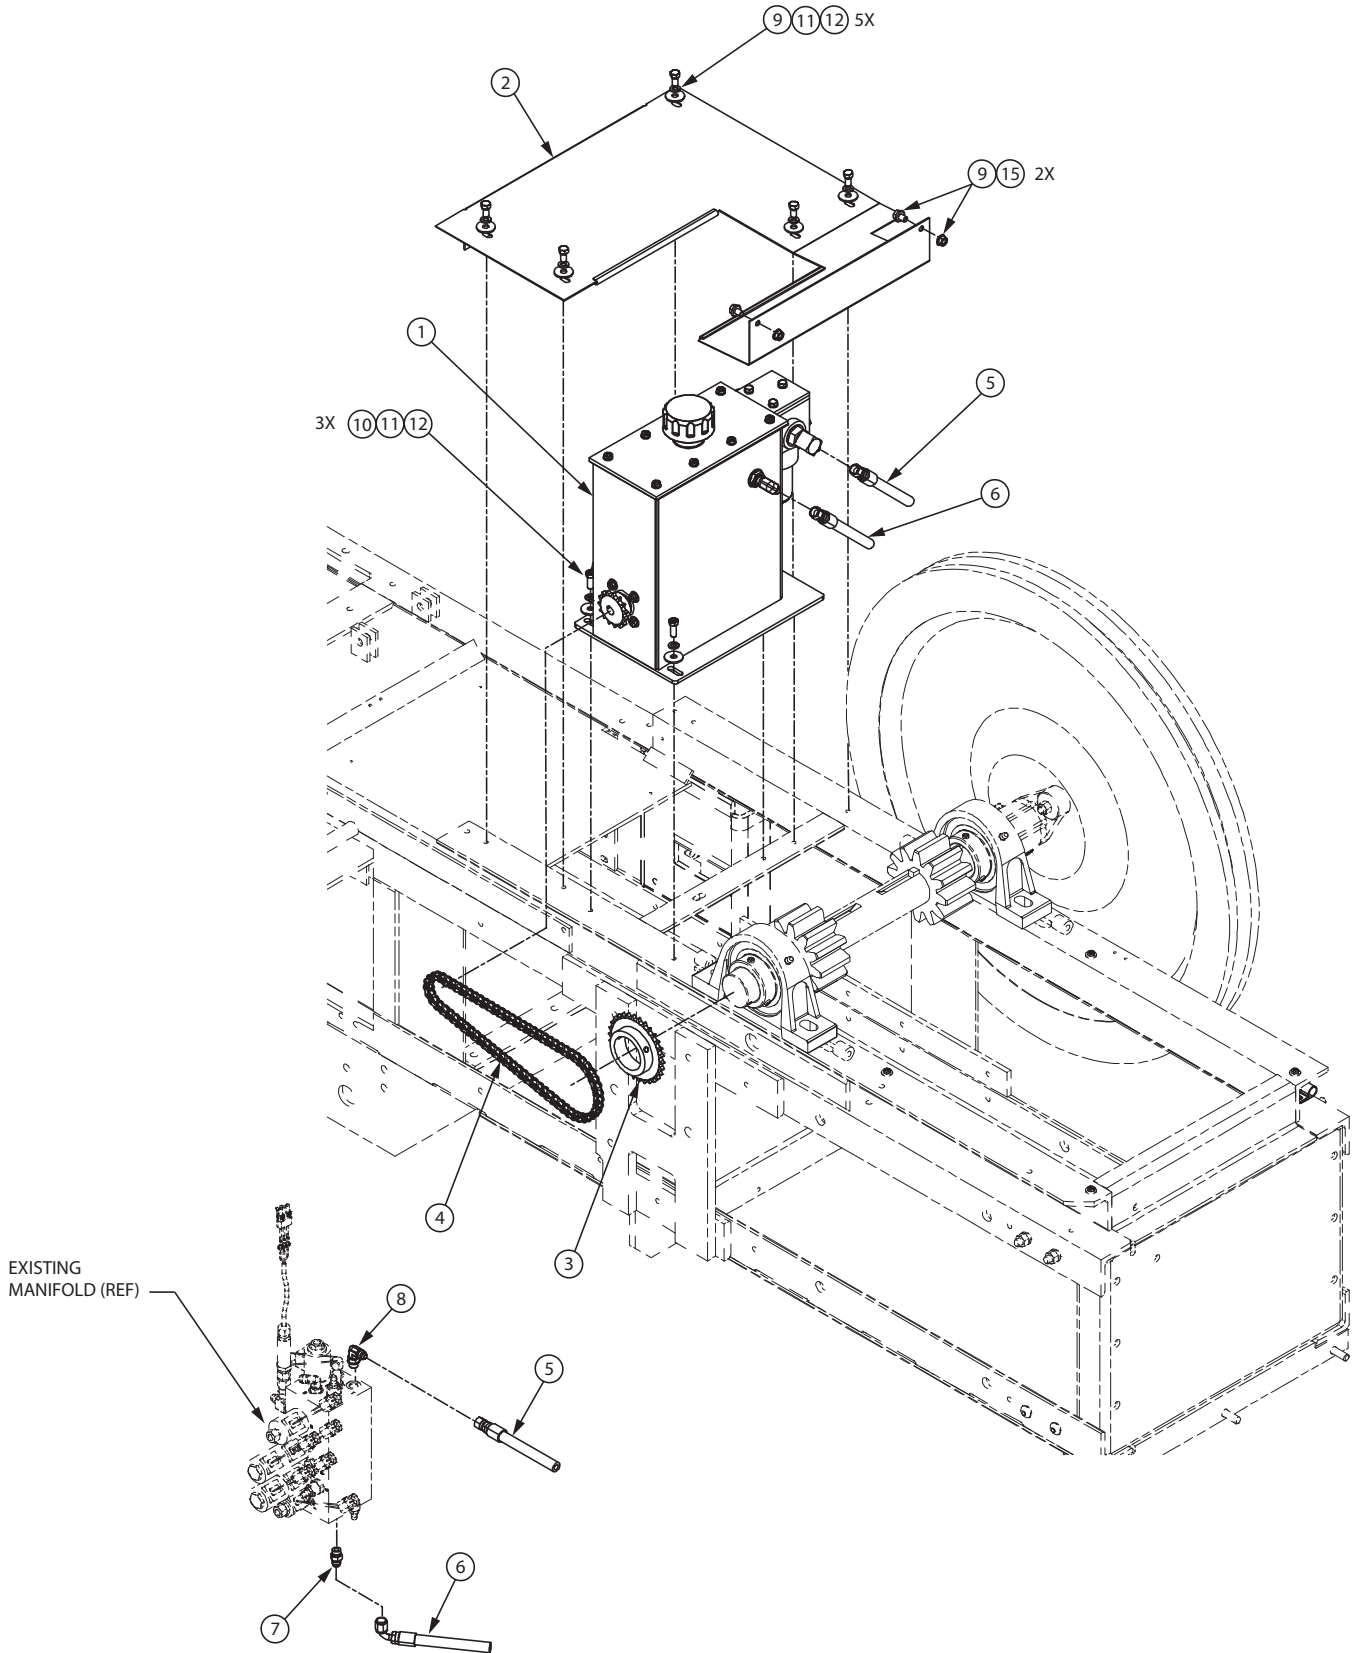

# TENSION CONTROL KIT INSTALLATION

## TENSION CONTROL KIT INSTALLATION

REF NO.	PART NO.	DESCRIPTION	QTY. USED
	<b>904852</b>	<b>Kit, Tension Control Tank</b>	
01	904840	. Tank Assembly	1
02	904854	. Shield Assembly	1
03	SPK0004030	. Sprocket	1
04	FT00000556	. Tension Control Drive Chain F/370	1
05	238879	. Pressure Hose Assembly	1
06	245287	. Return Hose Assembly	1
07	211560	. Fitting ST-CG6-S	1
08	R13801972	. Fitting EL-CG6-S	1
09	16597W	. Capscrew	7
10	16805W	. Capscrew	3
11	234135	. Lockwasher	8
12	R13802623	. Flat Washer	8
13	249329	. Cable Tie (As Req'd)	12
14	209588	. Clip, Insul (As Req'd)	6
15		. Nut	2

# TENSION CONTROL TANK ASSEMBLY

TANK SHOWN WITHOUT SIDE & FRONT PLATE

## TENSION CONTROL TANK ASSEMBLY

REF NO.	PART NO.	DESCRIPTION	QTY. USED
	<b>904840</b>	<b>Tank Assembly</b>	
01	904841	. Tank Weldment	1
02	904847	. Lid Weldment	1
03	904850	. Gasket, Tank	1
04	FT00000548	. Gasket	1
05	FT00000546	. Filter, Pump	1
06	252800	. Filter Assembly	1
	252801	.. Filter Element	1
07	903652	. Tube, Filter Line	1
08	903653	. Tube Assembly	1
09	904851	. Pipe, Return	1
10	258727	. Pump, Gear	1
11	FT00000555	. Drive Sprocket	1
12	FT00000530	. Filler Breather	1
13	237824	. Hose Assembly	1
14	HYD0068030	. Fitting, 68	1
15	258728	. Fitting	1
16	209752	. Fitting	1
17	15280	. Fitting	1
18	234144	. Fitting	2
19	209409	. Fitting	2
20	223638	. Fitting	1
21	FT00000549	. Fitting	3
22	214479	. Seal	8
23	18497W	. Capscrew	12
24	R13801791	. Capscrew	3
25	WAS0725002	. Washer, Copper	4
26	R13812513	. Lockwasher	3