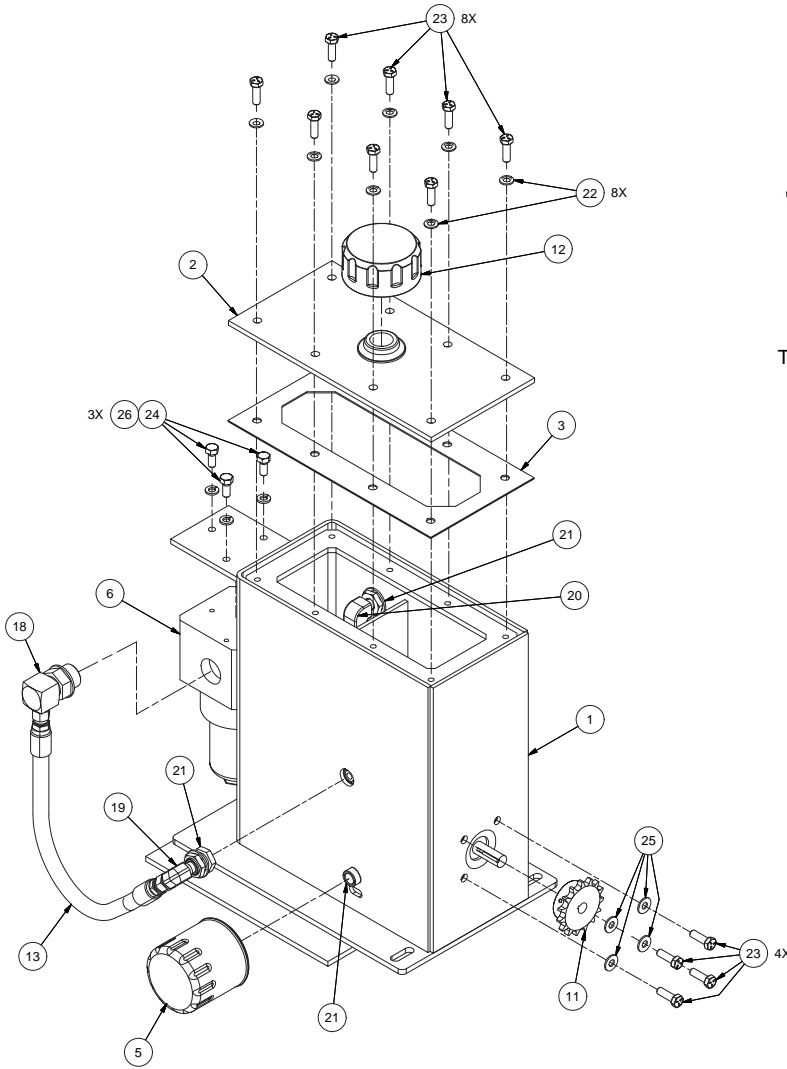

# TENSION CONTROL KIT INSTALLATION

## TENSION CONTROL KIT INSTALLATION

REF NO.	PART NO.	DESCRIPTION	QTY. USED
	<b>904852</b>	<b>Kit, Tension Control Tank</b>	
01	904840	. Tank Assembly	1
02	904854	. Shield Assembly	1
03	SPK0004030	. Sprocket	1
04	FT00000556	. Tension Control Drive Chain F/370	1
05	238879	. Pressure Hose Assembly	1
06	245287	. Return Hose Assembly	1
07	211560	. Fitting ST-CG6-S	1
08	R13801972	. Fitting EL-CG6-S	1
09	16597W	. Capscrew	7
10	16805W	. Capscrew	3
11	234135	. Lockwasher	8
12	R13802623	. Flat Washer	8
13	249329	. Cable Tie (As Req'd)	12
14	209588	. Clip, Insul (As Req'd)	6
15		. Nut	2

# TENSION CONTROL TANK ASSEMBLY

TANK SHOWN WITHOUT SIDE & FRONT PLATE

## TENSION CONTROL TANK ASSEMBLY

REF NO.	PART NO.	DESCRIPTION	QTY. USED
	<b>904840</b>	<b>Tank Assembly</b>	
01	904841	. Tank Weldment	1
02	904847	. Lid Weldment	1
03	904850	. Gasket, Tank	1
04	FT00000548	. Gasket	1
05	FT00000546	. Filter, Pump	1
06	252800	. Filter Assembly	1
	252801	.. Filter Element	1
07	903652	. Tube, Filter Line	1
08	903653	. Tube Assembly	1
09	904851	. Pipe, Return	1
10	258727	. Pump, Gear	1
11	FT00000555	. Drive Sprocket	1
12	FT00000530	. Filler Breather	1
13	237824	. Hose Assembly	1
14	HYD0068030	. Fitting, 68	1
15	258728	. Fitting	1
16	209752	. Fitting	1
17	15280	. Fitting	1
18	234144	. Fitting	2
19	209409	. Fitting	2
20	223638	. Fitting	1
21	FT00000549	. Fitting	3
22	214479	. Seal	8
23	18497W	. Capscrew	12
24	R13801791	. Capscrew	3
25	WAS0725002	. Washer, Copper	4
26	R13812513	. Lockwasher	3