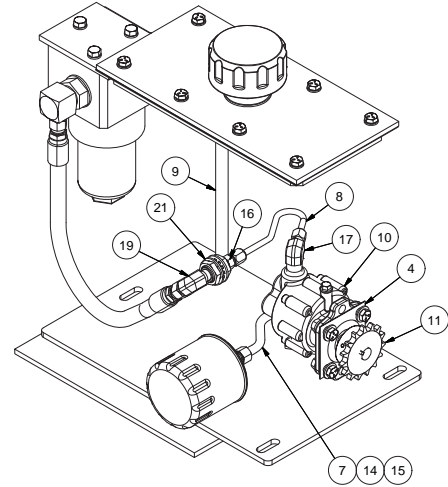

# TENSION CONTROL KIT INSTALLATION

## TENSION CONTROL KIT INSTALLATION

REF NO.	PART NO.	DESCRIPTION	QTY. USED
	<b>904852</b>	<b>Kit, Tension Control Tank</b>	
01	904840	. Tank Assembly	1
02	904854	. Shield Assembly	1
03	SPK0004030	. Sprocket	1
04	FT00000556	. Tension Control Drive Chain F/370	1
05	238879	. Pressure Hose Assembly	1
06	245287	. Return Hose Assembly	1
07	211560	. Fitting ST-CG6-S	1
08	R13801972	. Fitting EL-CG6-S	1
09	16597W	. Capscrew	7
10	16805W	. Capscrew	3
11	234135	. Lockwasher	8
12	R13802623	. Flat Washer	8
13	249329	. Cable Tie (As Req'd)	12
14	209588	. Clip, Insul (As Req'd)	6
15		. Nut	2

# TENSION CONTROL TANK ASSEMBLY

TANK SHOWN WITHOUT SIDE & FRONT PLATE

## TENSION CONTROL TANK ASSEMBLY

REF NO.	PART NO.	DESCRIPTION	QTY. USED
	<b>904840</b>	<b>Tank Assembly</b>	
01	904841	. Tank Weldment	1
02	904847	. Lid Weldment	1
03	904850	. Gasket, Tank	1
04	FT00000548	. Gasket	1
05	FT00000546	. Filter, Pump	1
06	252800	. Filter Assembly	1
	252801	.. Filter Element	1
07	903652	. Tube, Filter Line	1
08	903653	. Tube Assembly	1
09	904851	. Pipe, Return	1
10	258727	. Pump, Gear	1
11	FT00000555	. Drive Sprocket	1
12	FT00000530	. Filler Breather	1
13	237824	. Hose Assembly	1
14	HYD0068030	. Fitting, 68	1
15	258728	. Fitting	1
16	209752	. Fitting	1
17	15280	. Fitting	1
18	234144	. Fitting	2
19	209409	. Fitting	2
20	223638	. Fitting	1
21	FT00000549	. Fitting	3
22	214479	. Seal	8
23	18497W	. Capscrew	12
24	R13801791	. Capscrew	3
25	WAS0725002	. Washer, Copper	4
26	R13812513	. Lockwasher	3