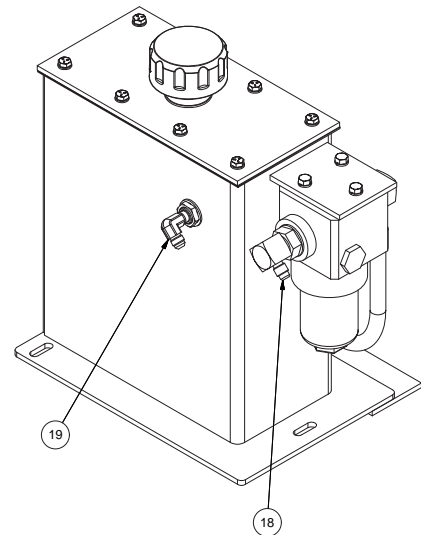

# TENSION CONTROL KIT INSTALLATION

## TENSION CONTROL KIT INSTALLATION

REF NO.	PART NO.	DESCRIPTION	QTY. USED
	<b>904852</b>	<b>Kit, Tension Control Tank</b>	
01	904840	. Tank Assembly	1
02	904854	. Shield Assembly	1
03	SPK0004030	. Sprocket	1
04	FT00000556	. Tension Control Drive Chain F/370	1
05	238879	. Pressure Hose Assembly	1
06	245287	. Return Hose Assembly	1
07	211560	. Fitting ST-CG6-S	1
08	R13801972	. Fitting EL-CG6-S	1
09	16597W	. Capscrew	7
10	16805W	. Capscrew	3
11	234135	. Lockwasher	8
12	R13802623	. Flat Washer	8
13	249329	. Cable Tie (As Req'd)	12
14	209588	. Clip, Insul (As Req'd)	6
15		. Nut	2

# TENSION CONTROL TANK ASSEMBLY

TANK SHOWN WITHOUT SIDE & FRONT PLATE

## TENSION CONTROL TANK ASSEMBLY

REF NO.	PART NO.	DESCRIPTION	QTY. USED
	<b>904840</b>	<b>Tank Assembly</b>	
01	904841	. Tank Weldment	1
02	904847	. Lid Weldment	1
03	904850	. Gasket, Tank	1
04	FT00000548	. Gasket	1
05	FT00000546	. Filter, Pump	1
06	252800	. Filter Assembly	1
	252801	.. Filter Element	1
07	903652	. Tube, Filter Line	1
08	903653	. Tube Assembly	1
09	904851	. Pipe, Return	1
10	258727	. Pump, Gear	1
11	FT00000555	. Drive Sprocket	1
12	FT00000530	. Filler Breather	1
13	237824	. Hose Assembly	1
14	HYD0068030	. Fitting, 68	1
15	258728	. Fitting	1
16	209752	. Fitting	1
17	15280	. Fitting	1
18	234144	. Fitting	2
19	209409	. Fitting	2
20	223638	. Fitting	1
21	FT00000549	. Fitting	3
22	214479	. Seal	8
23	18497W	. Capscrew	12
24	R13801791	. Capscrew	3
25	WAS0725002	. Washer, Copper	4
26	R13812513	. Lockwasher	3