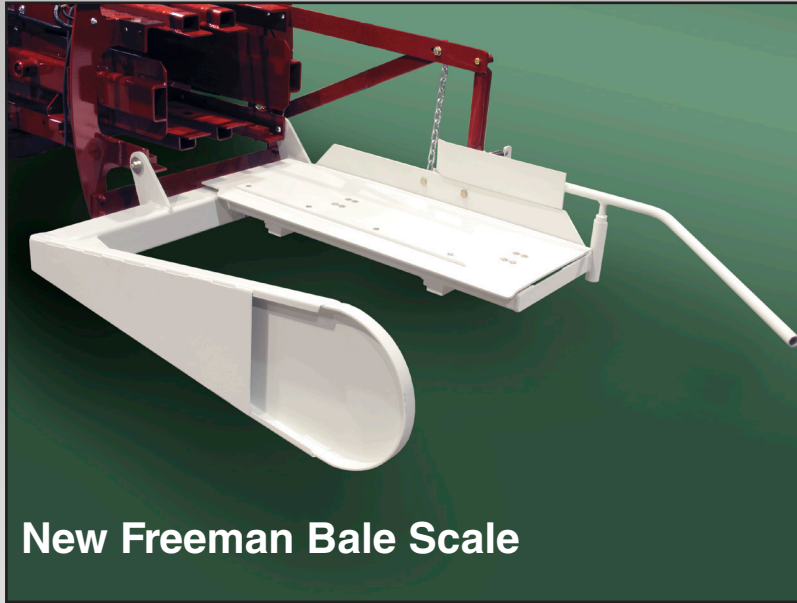

**First in the Field For Years.**  
**Freeman has built the best hay baling equipment available. Rugged construction and dependable operation have made Freeman balers the “best in the field.”**

**New Freeman Bale Scale**

Now, Freeman becomes the “first in the field” with an OEM designed and constructed **bale scale**, built to the same exacting standards as Freeman balers. Easily mounted to any new or existing 3-tie side-feed Freeman baler, the new **bale scale** allows the operator to monitor bale weight in real time, from the cab, with a level of precision never before possible.