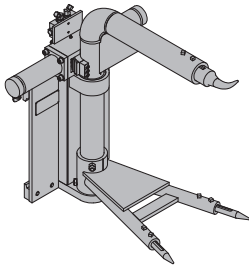

Custom Attachments

- Consult factory for price and delivery
- Supplying custom attachments since 1934

Garrett Quick Break

**Upending Feature
For All Lateral Clamps**

Rotating Hold-Down

Slope Piler

Telescoping Boom

Perry Hook

Billet Handler

Citrus Clamp

Tire Manipulator

Poultry Coop Clamp

Custom Attachments

- Consult factory for price and delivery
- Supplying custom attachments since 1934

**Rotating
Hold-Down**

**PMC 6000 Hour
Paper Mill Clamp**

**Furnace Charger
with Rotating Booms**

Coil Ram

**SQ Extended Capacity
Articulating Arm Carton Clamps**