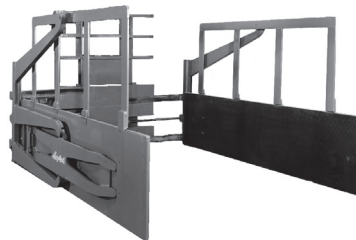

Custom Attachments

- Consult factory for price and delivery
- Supplying custom attachments since 1934

Garrett Quick Break

**Upending Feature
For All Lateral Clamps**

Rotating Hold-Down

Slope Piler

Telescoping Boom

Perry Hook

Billet Handler

Citrus Clamp

Tire Manipulator

Poultry Coop Clamp

Custom Attachments

- Consult factory for price and delivery
- Supplying custom attachments since 1934

**Rotating
Hold-Down**

**PMC 6000 Hour
Paper Mill Clamp**

**Furnace Charger
with Rotating Booms**

Coil Ram

**SQ Extended Capacity
Articulating Arm Carton Clamps**