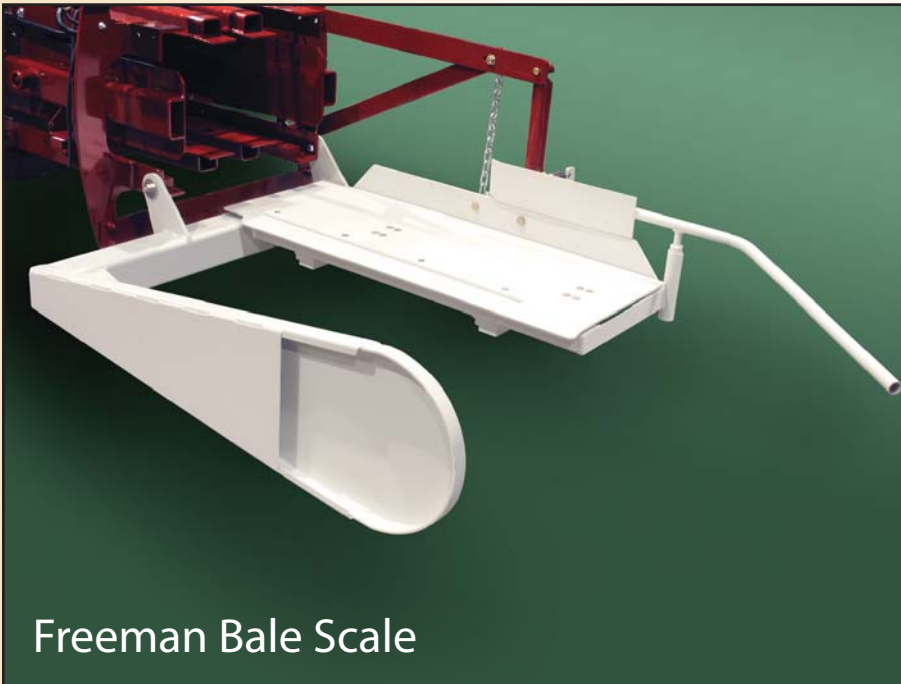

First in the Field

For years, Freeman has built the best hay baling equipment available. Rugged construction and dependable operation have made Freeman balers the "best in the field".

Freeman Bale Scale

Now, Freeman becomes the "first in the field" with an OEM designed and constructed **bale scale**, built to the same exacting standards as Freeman balers. Easily mounted to any new or existing 3-tie side-feed Freeman baler, the new **bale scale** allows the operator to monitor bale weight in real time, from the cab, with a level of precision never before possible.

Order field conversion kit P/N 905895

An in-cab monitor is included and allows real-time evaluation of bale weight.

- More Uniform Bales
- Improved Efficiency
- Reduced Cycle Times
- Increased Profits

Contact your local Freeman Dealer or Allied Systems Company today for details.