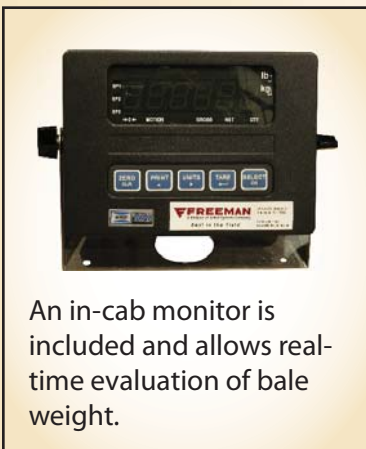

Now, Freeman becomes the "first in the field" with an OEM designed and constructed **bale scale**, built to the same exacting standards as Freeman balers. Easily mounted to any new or existing 3-tie side-feed Freeman baler, the new **bale scale** allows the operator to monitor bale weight in real time, from the cab, with a level of precision never before possible.

Order field conversion kit P/N 905895

An in-cab monitor is included and allows real-time evaluation of bale weight.

- More Uniform Bales
- Improved Efficiency
- Reduced Cycle Times
- Increased Profits

Contact your local Freeman Dealer or Allied Systems Company today for details.