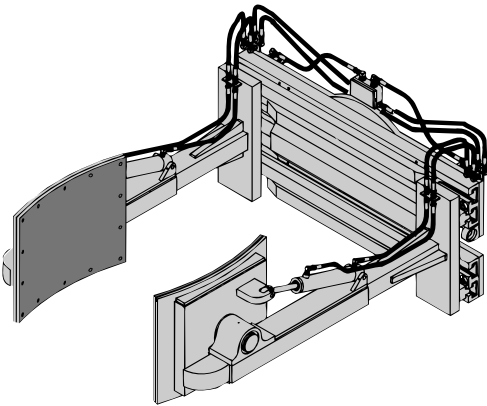

Custom Attachments

- ▶ Consult factory for price and delivery
- ▶ Supplying custom attachments since 1934

Upending Feature
For All Lateral Clamps

Reach Attachment

Garrett Quick Break

Perry Hook

Slope Piler

Telescoping Boom

Tire Manipulator

Billet Handler

Citrus Clamp

Rotating Hold-Down

Poultry Coop Clamp

Custom Attachments

- ▶ Consult factory for price and delivery
- ▶ Supplying custom attachments since 1934

LCS Rotating All-Purpose Clamp
(Gaylord Container Handler)