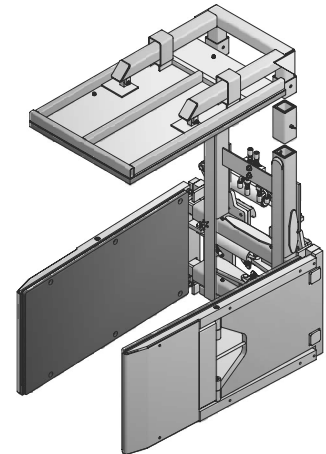

Custom Attachments

- ▶ Consult factory for price and delivery
- ▶ Supplying custom attachments since 1934

Upending Feature
For All Lateral Clamps

Reach Attachment

Garrett Quick Break

Perry Hook

Slope Piler

Telescoping Boom

Tire Manipulator

Billet Handler

Citrus Clamp

Rotating Hold-Down

Poultry Coop Clamp

Custom Attachments

- ▶ Consult factory for price and delivery
- ▶ Supplying custom attachments since 1934

LCS Rotating All-Purpose Clamp
(Gaylord Container Handler)

Coil Ram

PMC 6000 Hour
Paper Mill Clamp

Furnace Charger
with Rotating Booms

SQ Extended Capacity
Articulating Arm Carton Clamps