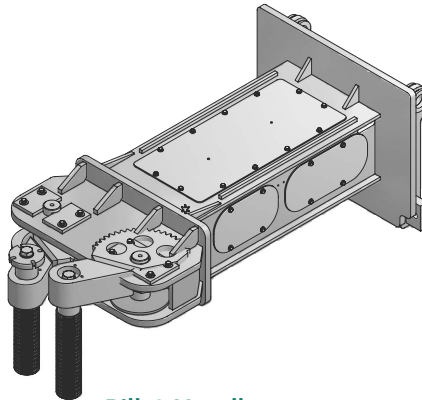

Custom Attachments

- ▶ Consult factory for price and delivery
- ▶ Supplying custom attachments since 1934

Upending Feature
For All Lateral Clamps

Reach Attachment

Garrett Quick Break

Perry Hook

Slope Piler

Telescoping Boom

Tire Manipulator

Billet Handler

Citrus Clamp

Rotating Hold-Down

Poultry Coop Clamp

Custom Attachments

- ▶ Consult factory for price and delivery
- ▶ Supplying custom attachments since 1934

LCS Rotating All-Purpose Clamp
(Gaylord Container Handler)

Coil Ram

PMC 6000 Hour
Paper Mill Clamp

Furnace Charger
with Rotating Booms

SQ Extended Capacity
Articulating Arm Carton Clamps