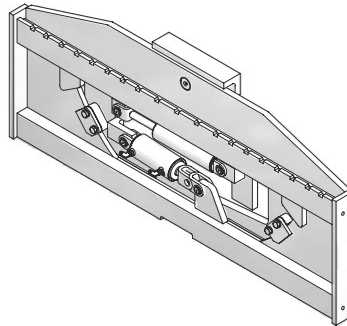

Custom Attachments

- ▶ Consult factory for price and delivery
- ▶ Supplying custom attachments since 1934

Upending Feature
For All Lateral Clamps

Reach Attachment

Garrett Quick Break

Perry Hook

Slope Piler

Telescoping Boom

Tire Manipulator

Billet Handler

Citrus Clamp

Rotating Hold-Down

Poultry Coop Clamp

Custom Attachments

- ▶ Consult factory for price and delivery
- ▶ Supplying custom attachments since 1934

LCS Rotating All-Purpose Clamp
(Gaylord Container Handler)